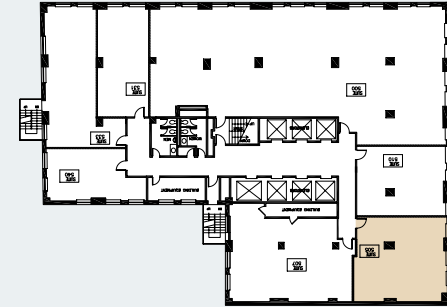

The Harvester Building

180 N Michigan Avenue

Suite 505
1,011 RSF

JOE STORIZ

Senior Managing Director
312.884.5656 | jstoriz@marcrealty.com

55 E Jackson Blvd, Suite 500
Chicago, IL 60604

Exceptional Value
Remarkable Locations