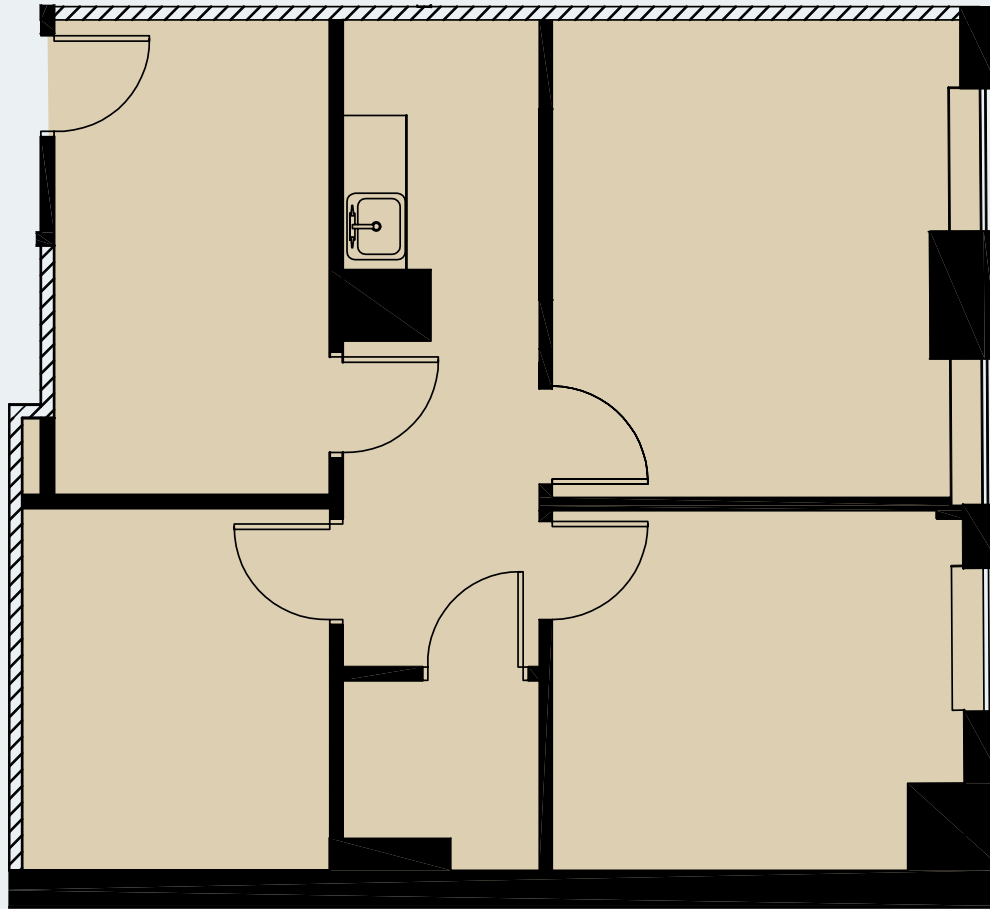

The Harvester Building

180 N Michigan Avenue

Suite 505
1,011 RSF

JOE STORIZ

Senior Managing Director
312.884.5656 | jstoriz@marcrealty.com

55 E Jackson Blvd, Suite 500
Chicago, IL 60604

Exceptional Value
Remarkable Locations