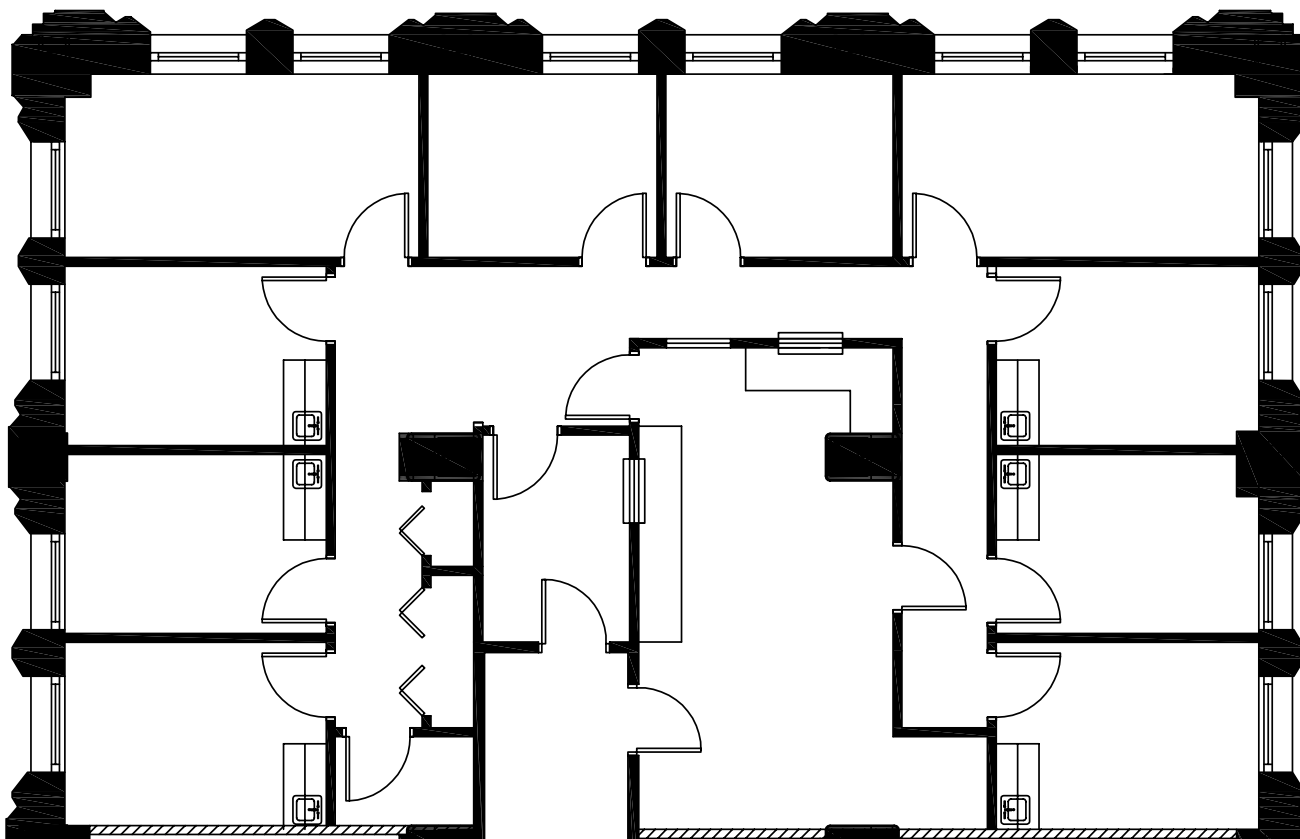

30

NORTH MICHIGAN
AVENUE

SUITE 706

2,365 RSF

CANDICE WELLS

Leasing Agent
312.884.5452 | cwells@marcrealty.com

55 E Jackson Blvd, Suite 500
Chicago, IL 60604

Exceptional Value
Remarkable Locations