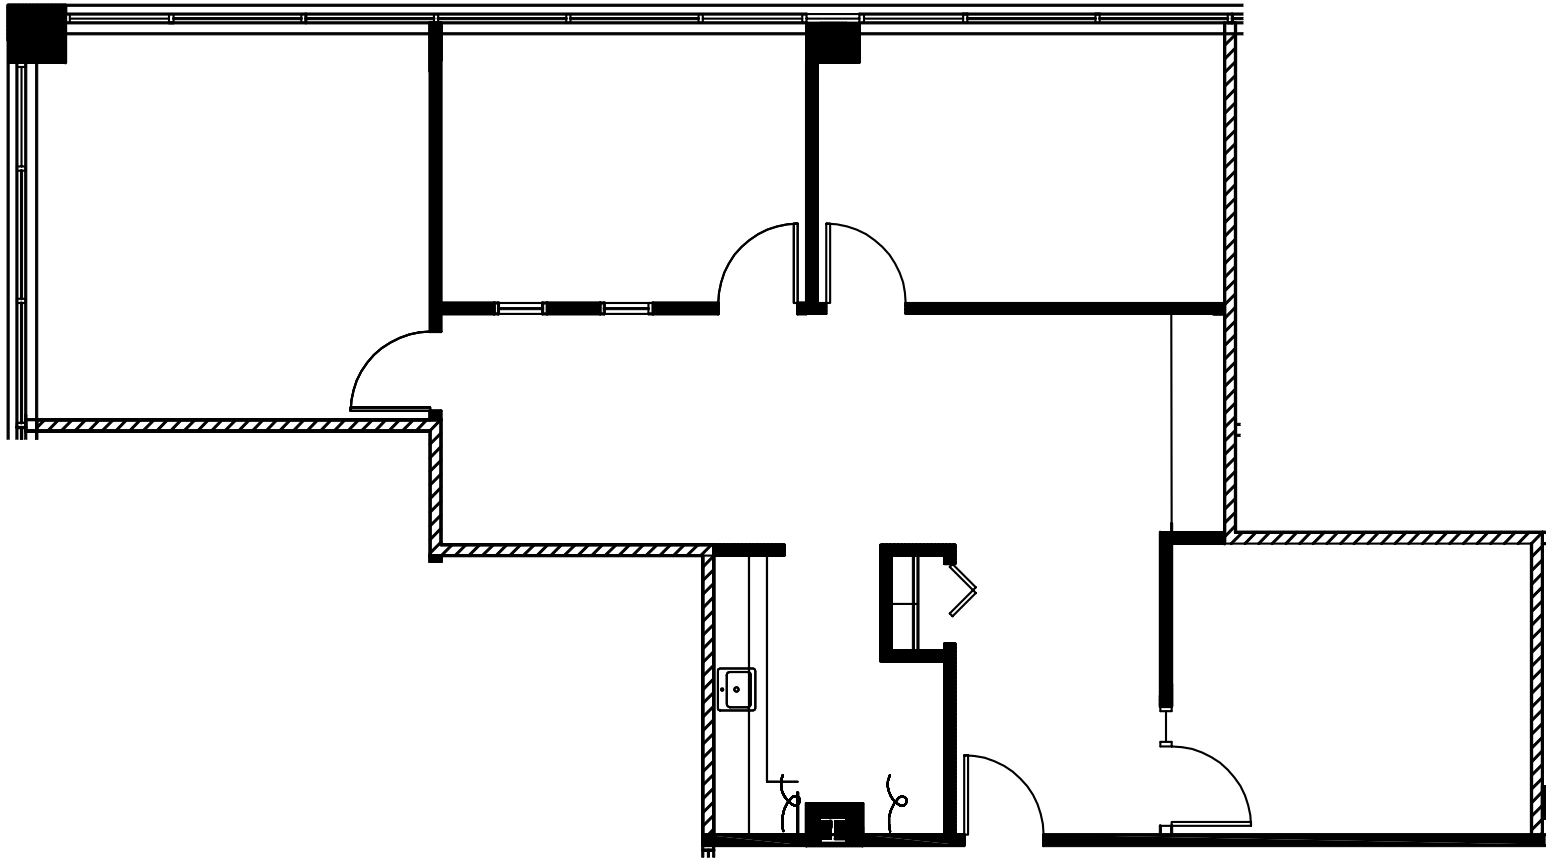

1200
SHERMER ROAD
Northbrook

SUITE 312
1,399 RSF

ALAN RAPHAELI
847.330.1300
araphaeli@marcrealty.com

LARRY MEYER
O: 847.330.1300 C: 847.212.3220
lmeyer@marcrealty.com

Exceptional Value
Remarkable Locations