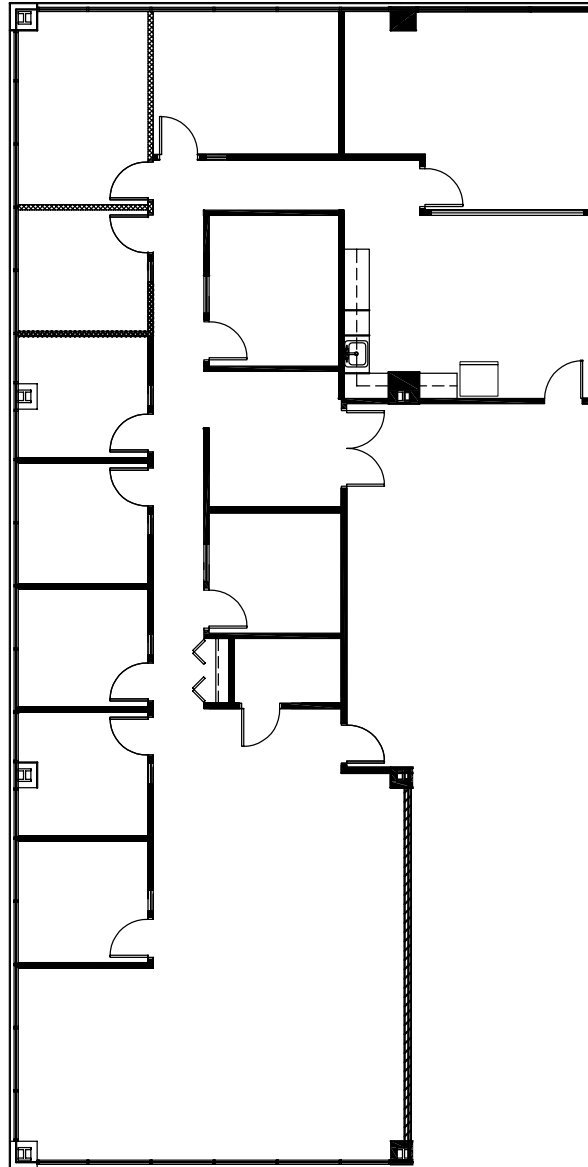

1200
SHERMER ROAD
Northbrook

SUITE 475
3,706 RSF

ALAN RAPHAELI
847.330.1300
araphaeli@marcrealty.com

LARRY MEYER
O: 847.330.1300 C: 847.212.3220
lmeyer@marcrealty.com

Exceptional Value
Remarkable Locations