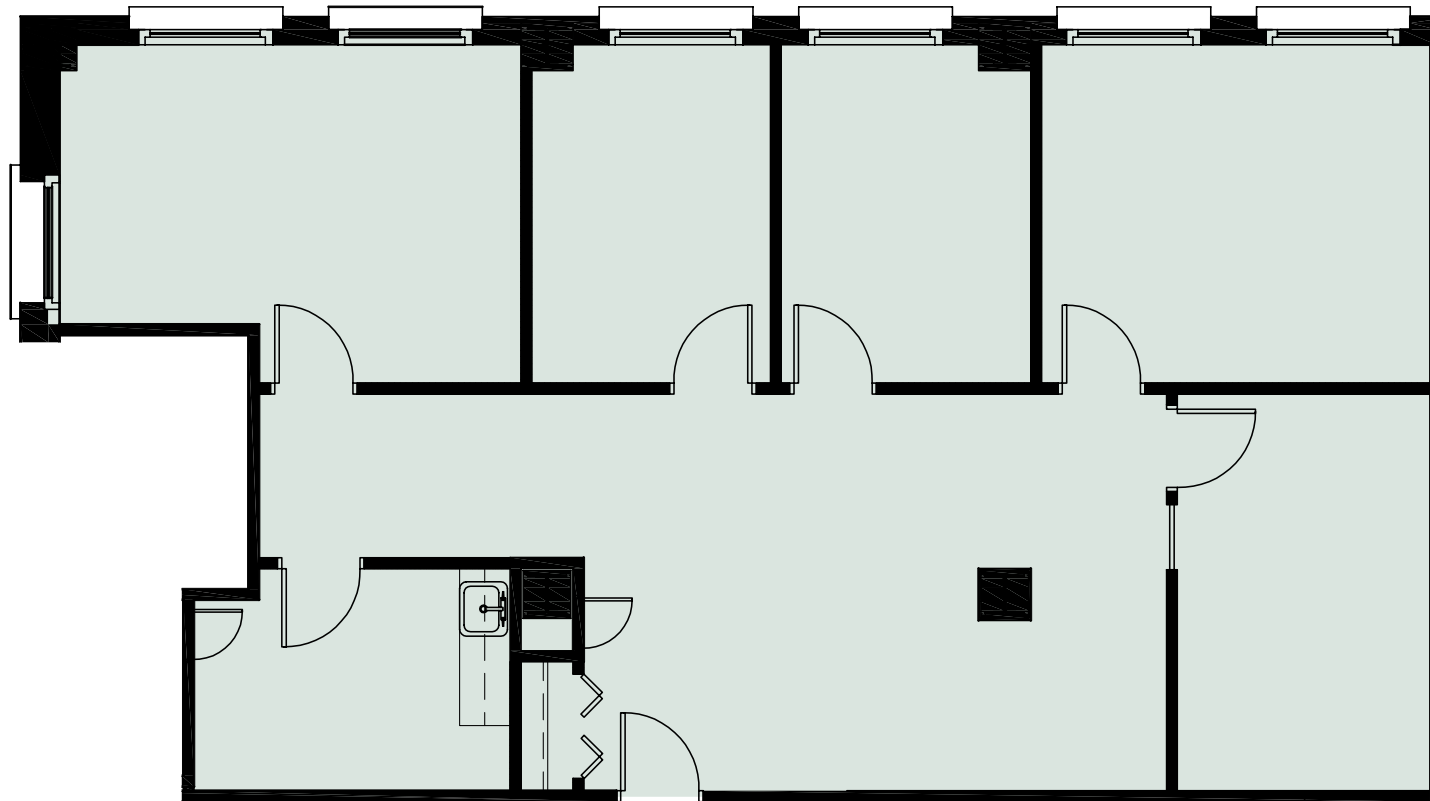

# *the* Metropolitan Building

134 NORTH LA SALLE STREET

**Suite 1450**  
**1,700 RSF**

**Joe Storiz**

Senior Managing Director

[jstoriz@marcrealty.com](mailto:jstoriz@marcrealty.com) | 312.994.5656

180 N Wabash Ave, Suite 800