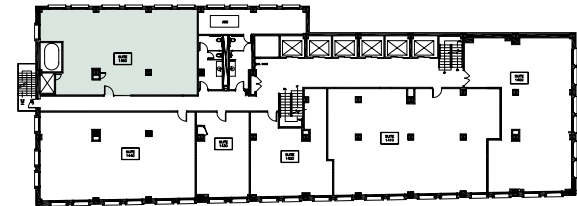

# *the* Metropolitan Building

134 NORTH LA SALLE STREET

**Suite 1450**  
**1,700 RSF**

**Joe Storiz**

Senior Managing Director

[jstoriz@marcrealty.com](mailto:jstoriz@marcrealty.com) | 312.994.5656

180 N Wabash Ave, Suite 800