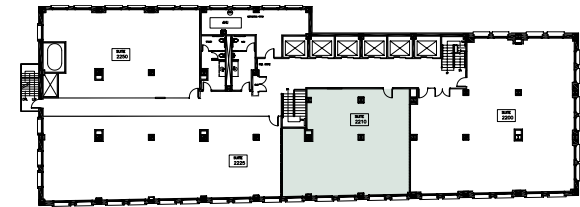

the Metropolitan Building

134 NORTH LA SALLE STREET

Suite 2210
1,744 RSF

Joe Storiz

Senior Managing Director

jstoriz@marcrealty.com | 312.994.5656

180 N Wabash Ave, Suite 800

Chicago, IL 60601