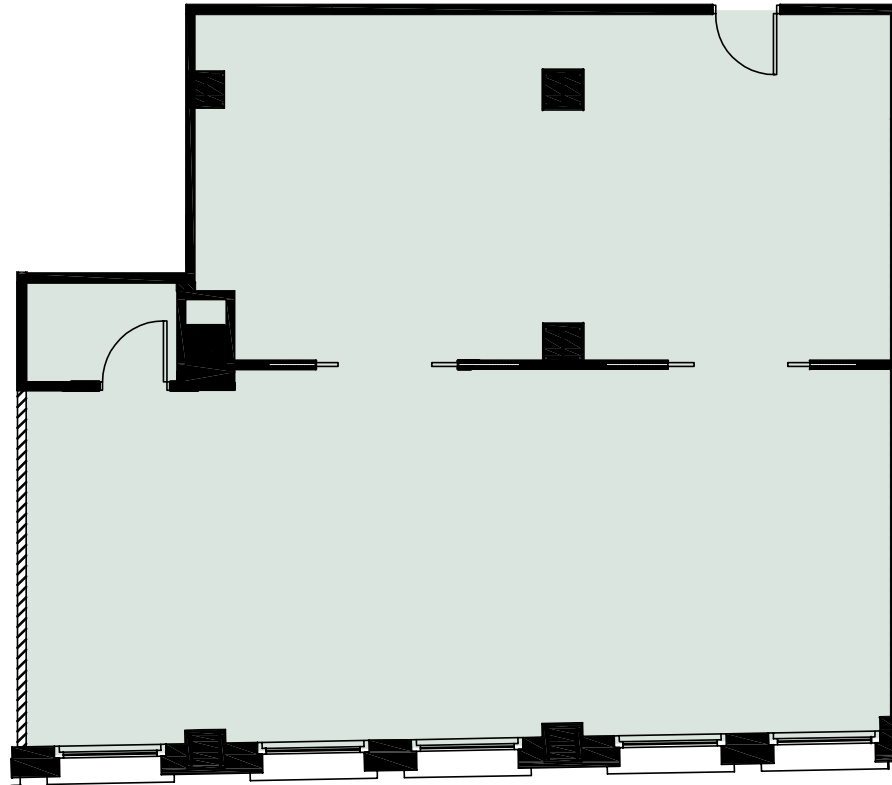

the Metropolitan Building

134 NORTH LA SALLE STREET

Suite 2210
1,744 RSF

Joe Storiz

Senior Managing Director

jstoriz@marcrealty.com | 312.994.5656

180 N Wabash Ave, Suite 800

Chicago, IL 60601