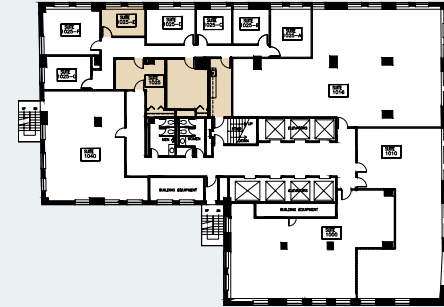

The Harvester Building

180 N Michigan Avenue

Suite 1025E
330 RSF

JOE STORIZ

Senior Managing Director
312.884.5656 | jstoriz@marcrealty.com

55 E Jackson Blvd, Suite 500
Chicago, IL 60604

Exceptional Value
Remarkable Locations