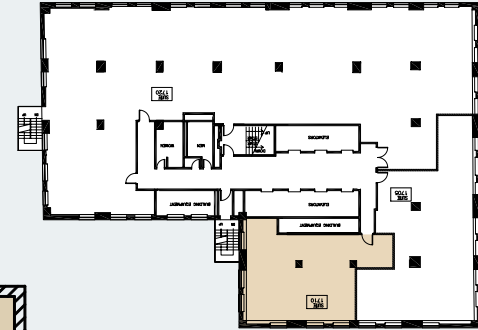

The Harvester Building

180 N Michigan Avenue

Suite 1710
1,304 RSF

JOE STORIZ

Senior Managing Director
312.884.5656 | jstoriz@marcrealty.com

55 E Jackson Blvd, Suite 500
Chicago, IL 60604

Exceptional Value
Remarkable Locations