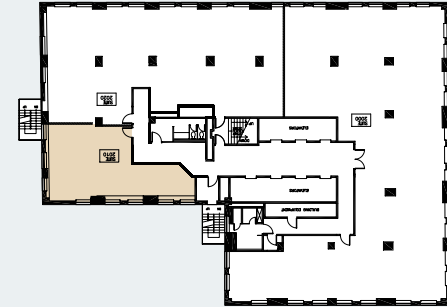

The Harvester Building

180 N Michigan Avenue

Suite 2010
1,150 RSF

JOE STORIZ

Senior Managing Director
312.884.5656 | jstoriz@marcrealty.com

55 E Jackson Blvd, Suite 500
Chicago, IL 60604

Exceptional Value
Remarkable Locations