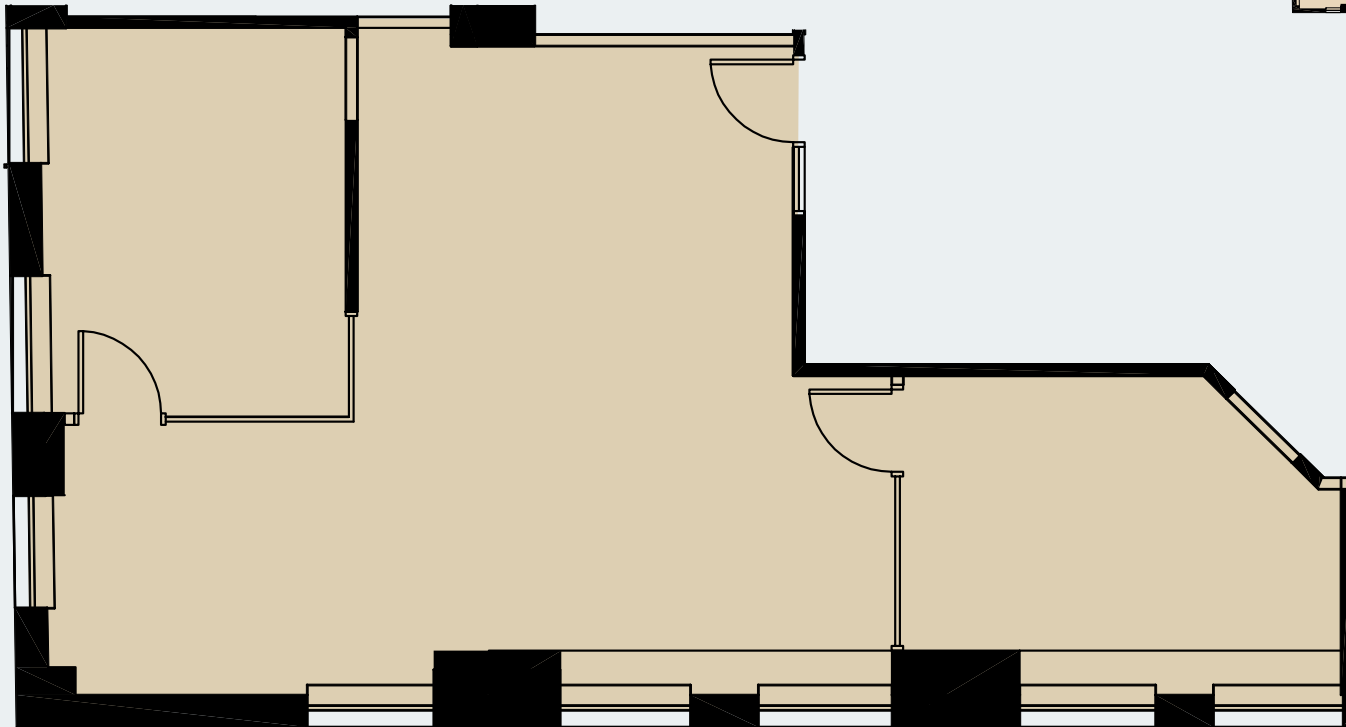

The Harvester Building

180 N Michigan Avenue

Suite 2010
1,150 RSF

JOE STORIZ

Senior Managing Director
312.884.5656 | jstoriz@marcrealty.com

55 E Jackson Blvd, Suite 500
Chicago, IL 60604

Exceptional Value
Remarkable Locations