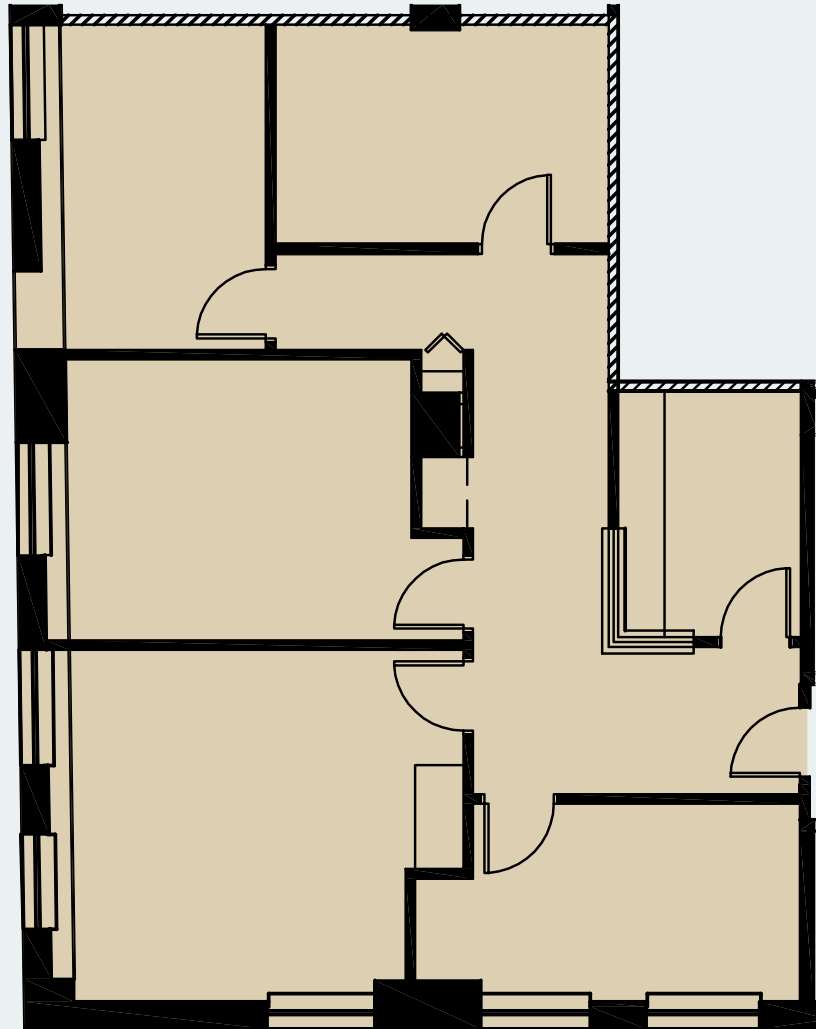

The Harvester Building

180 N Michigan Avenue

Suite 2350
1,536 RSF

JOE STORIZ
Senior Managing Director
312.884.5656 | jstoriz@marcrealty.com

55 E Jackson Blvd, Suite 500
Chicago, IL 60604

MR
MARC REALTY
Exceptional Value
Remarkable Locations