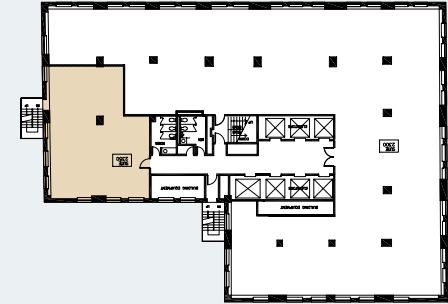

The Harvester Building

180 N Michigan Avenue

Suite 2350
1,536 RSF

JOE STORIZ
Senior Managing Director
312.884.5656 | jstoriz@marcrealty.com

55 E Jackson Blvd, Suite 500
Chicago, IL 60604

MR
MARC REALTY
Exceptional Value
Remarkable Locations