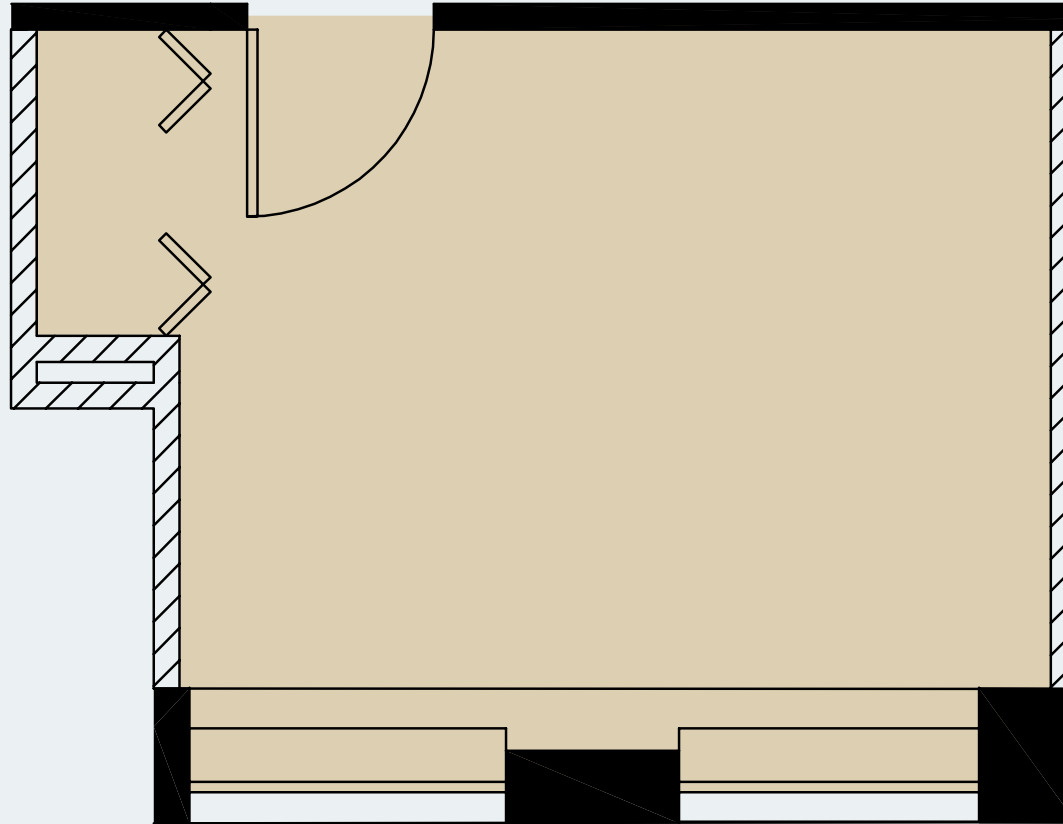

The Harvester Building

180 N Michigan Avenue

Suite 2403
393 RSF

JOE STORIZ

Senior Managing Director
312.884.5656 | jstoriz@marcrealty.com

55 E Jackson Blvd, Suite 500
Chicago, IL 60604

Exceptional Value
Remarkable Locations