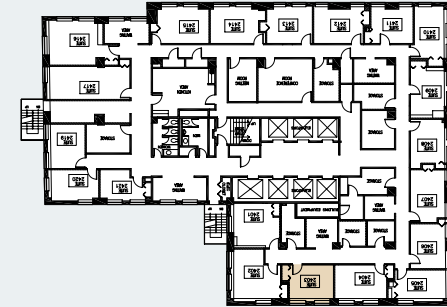

The Harvester Building

180 N Michigan Avenue

Suite 2403
393 RSF

JOE STORIZ

Senior Managing Director
312.884.5656 | jstoriz@marcrealty.com

55 E Jackson Blvd, Suite 500
Chicago, IL 60604

Exceptional Value
Remarkable Locations