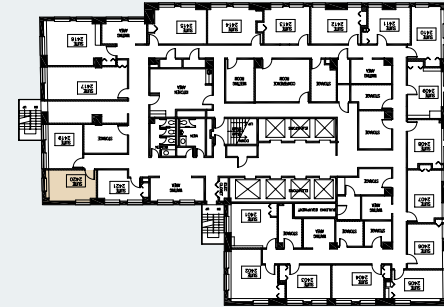

The Harvester Building

180 N Michigan Avenue

Suite 2420
333 RSF

JOE STORIZ

Senior Managing Director
312.884.5656 | jstoriz@marcrealty.com

55 E Jackson Blvd, Suite 500
Chicago, IL 60604

Exceptional Value
Remarkable Locations