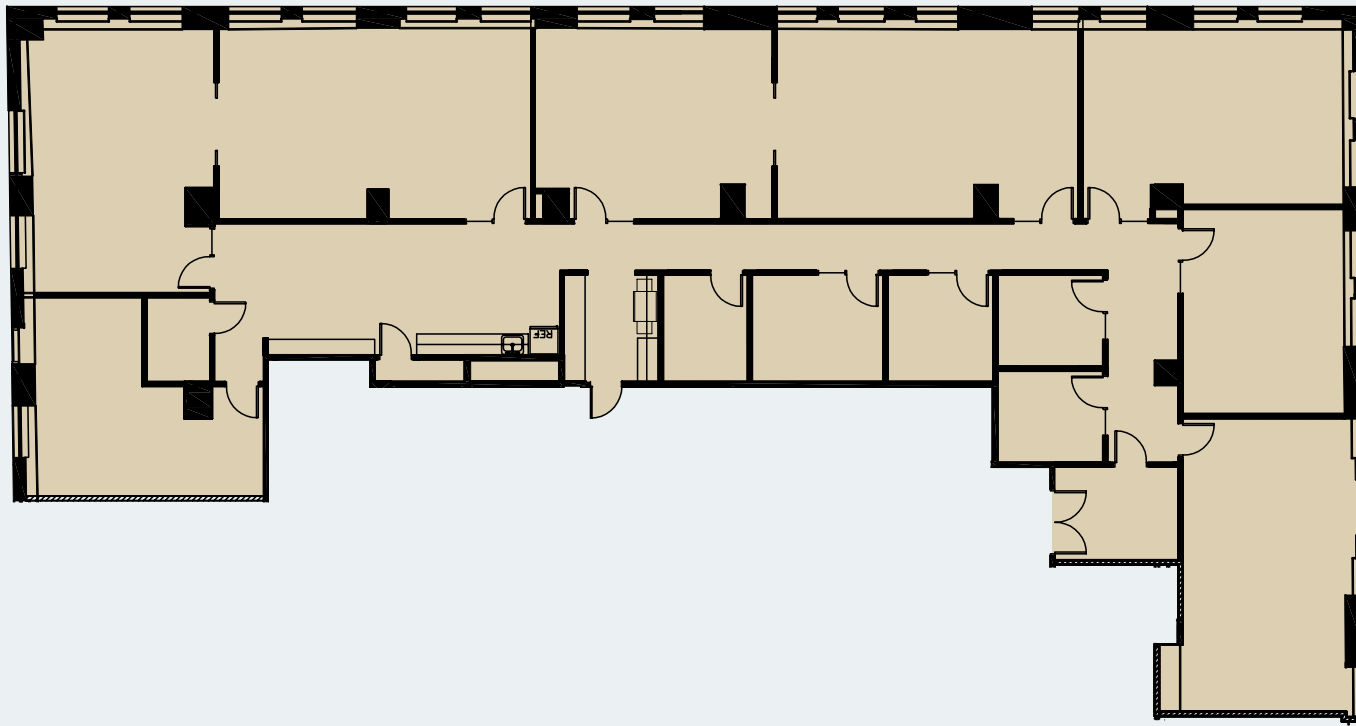

The Harvester Building

180 N Michigan Avenue

Suite 800
6,896 RSF

JOE STORIZ

Senior Managing Director
312.884.5656 | jstoriz@marcrealty.com

55 E Jackson Blvd, Suite 500
Chicago, IL 60604

Exceptional Value
Remarkable Locations