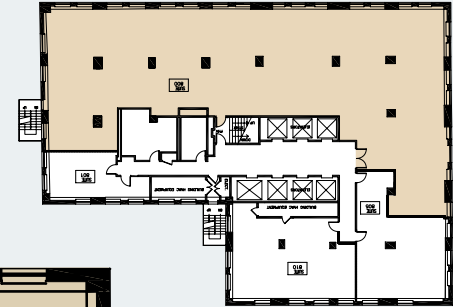

The Harvester Building

180 N Michigan Avenue

Suite 800
6,896 RSF

JOE STORIZ

Senior Managing Director
312.884.5656 | jstoriz@marcrealty.com

55 E Jackson Blvd, Suite 500
Chicago, IL 60604

Exceptional Value
Remarkable Locations