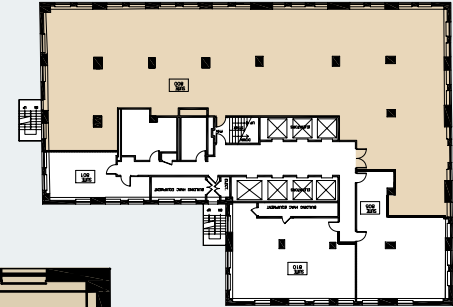

The Harvester Building

180 N Michigan Avenue

Suite 800
6,869 RSF

JOE STORIZ

Senior Managing Director
312.884.5656 | jstoriz@marcrealty.com

55 E Jackson Blvd, Suite 500
Chicago, IL 60604

Exceptional Value
Remarkable Locations