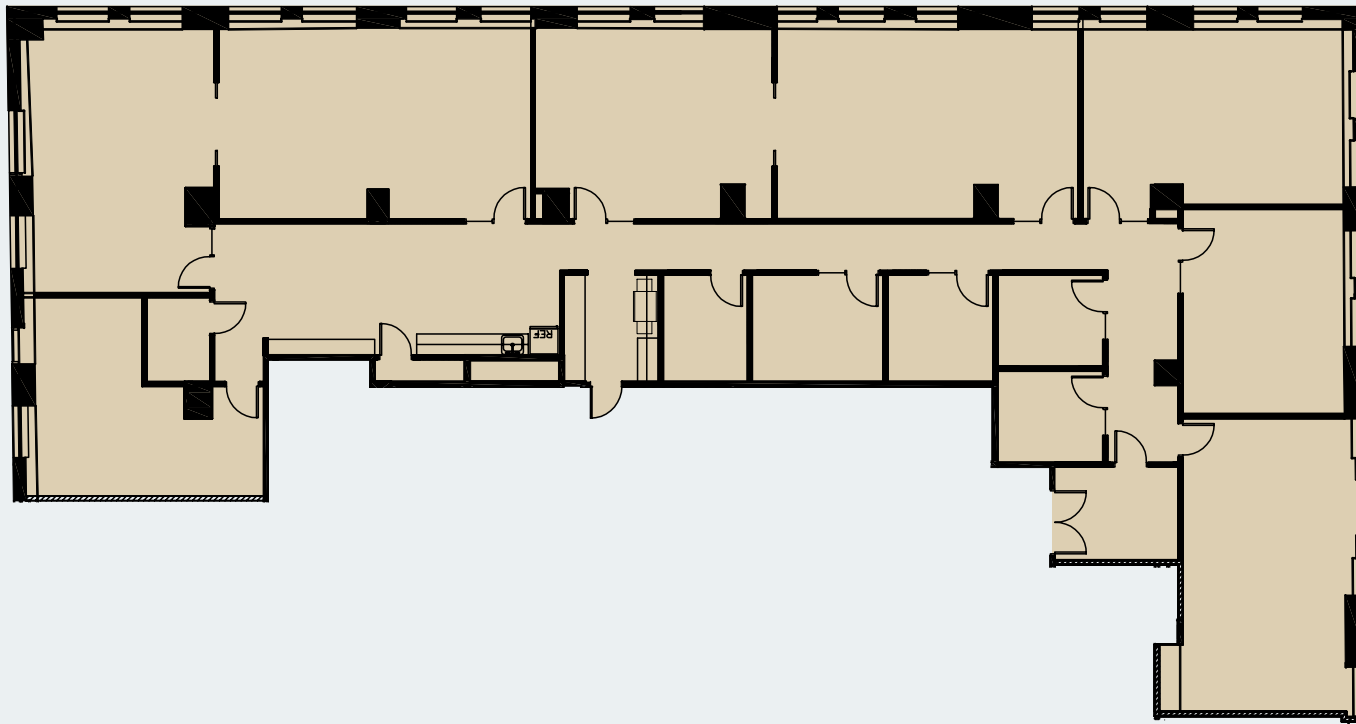

The Harvester Building

180 N Michigan Avenue

Suite 800
6,869 RSF

JOE STORIZ

Senior Managing Director
312.884.5656 | jstoriz@marcrealty.com

55 E Jackson Blvd, Suite 500
Chicago, IL 60604

Exceptional Value
Remarkable Locations