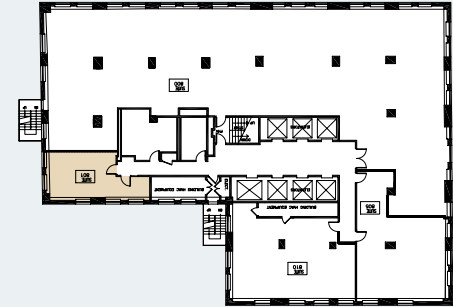

The Harvester Building

180 N Michigan Avenue

Suite 801
554 RSF

JOE STORIZ

Senior Managing Director
312.884.5656 | jstoriz@marcrealty.com

55 E Jackson Blvd, Suite 500
Chicago, IL 60604

Exceptional Value
Remarkable Locations