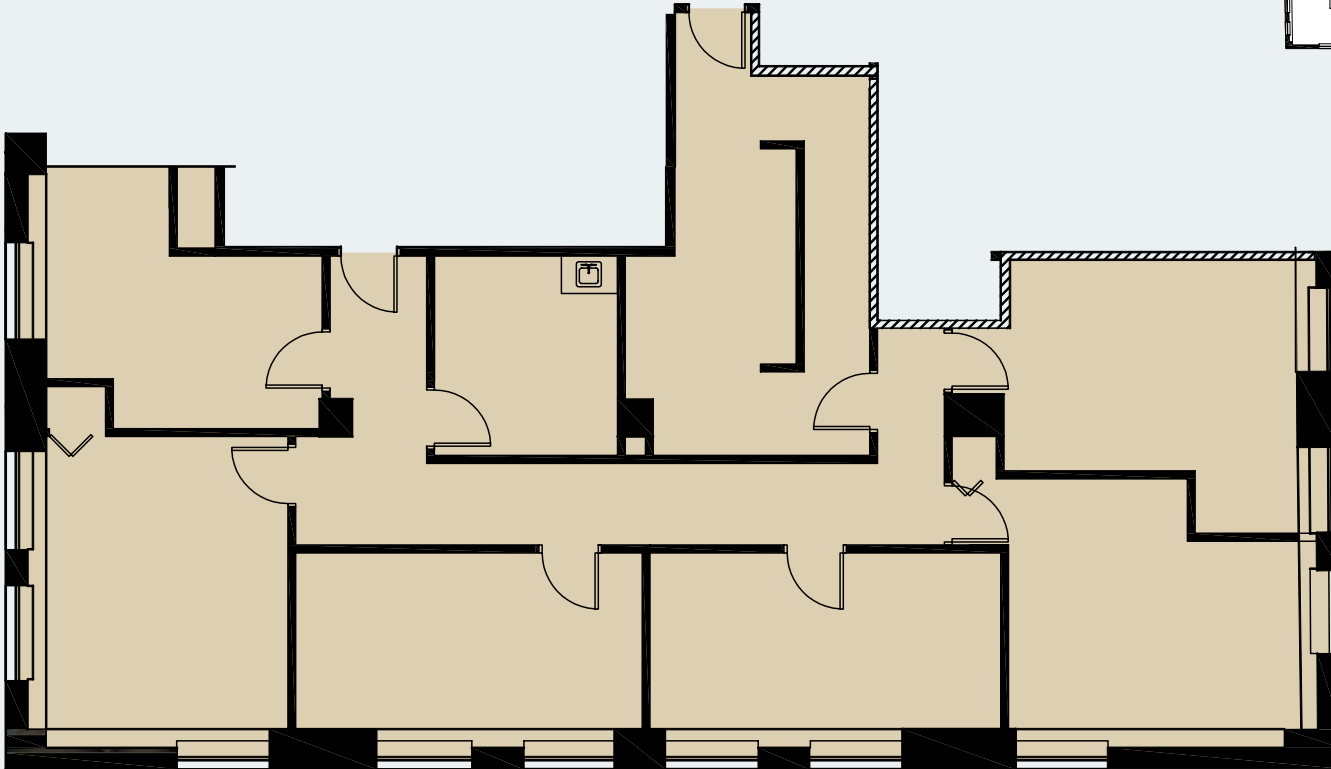

The Harvester Building

180 N Michigan Avenue

Suite 2200
2,480 RSF

JOE STORIZ

Senior Managing Director
312.884.5656 | jstoriz@marcrealty.com

55 E Jackson Blvd, Suite 500
Chicago, IL 60604

Exceptional Value
Remarkable Locations