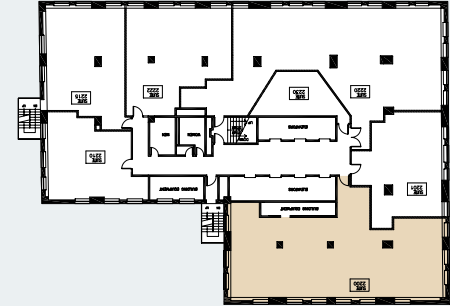

The Harvester Building

180 N Michigan Avenue

Suite 2200
2,480 RSF

JOE STORIZ

Senior Managing Director
312.884.5656 | jstoriz@marcrealty.com

55 E Jackson Blvd, Suite 500
Chicago, IL 60604

Exceptional Value
Remarkable Locations