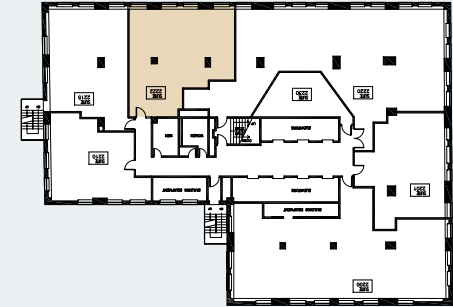

The Harvester Building

180 N Michigan Avenue

Suite 2222
1,241 RSF

JOE STORIZ

Senior Managing Director
312.884.5656 | jstoriz@marcrealty.com

55 E Jackson Blvd, Suite 500
Chicago, IL 60604

Exceptional Value
Remarkable Locations