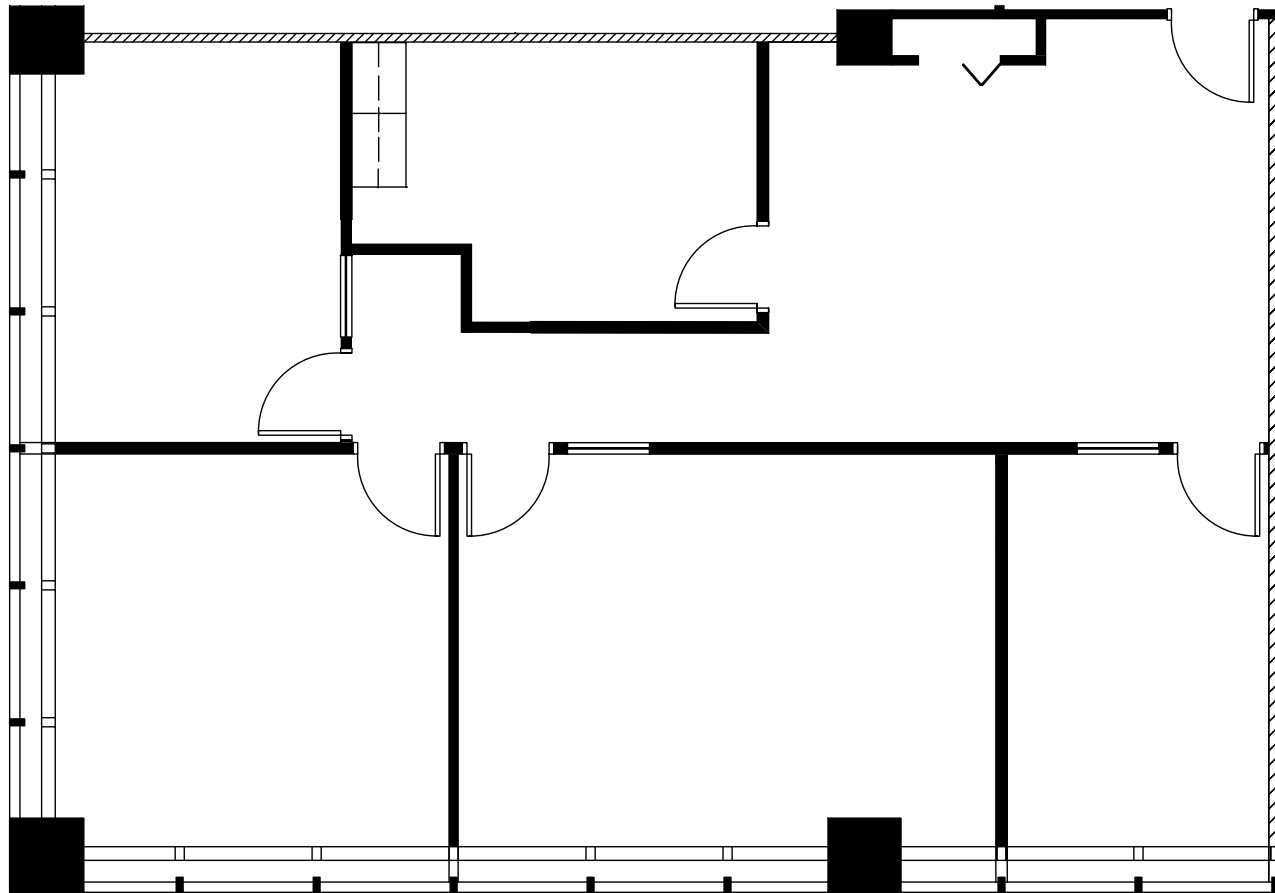

1701

EAST
WOODFIELD

SCHAUMBURG, IL

SUITE 634

1,676 RSF

ALAN RAPHAELI
847.330.1300
araphaeli@marcrealty.com

MR
MARC REALTY
Exceptional Value
Remarkable Locations