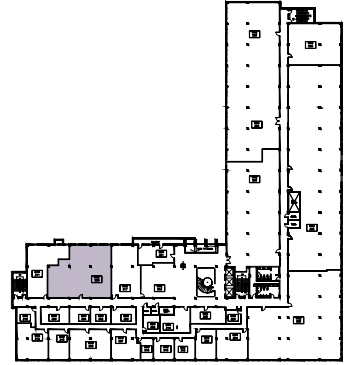

HIGH POINT PLAZA

4415 HARRISON ST, HILLSIDE, IL

SUITE 309
2,650 rsf

LARRY MEYER
847.212.3220
lmeyer@marcrealty.com

ALAN RAPHAELI
847.330.1300
araphaeli@marcrealty.com

Exceptional Value
Remarkable Locations