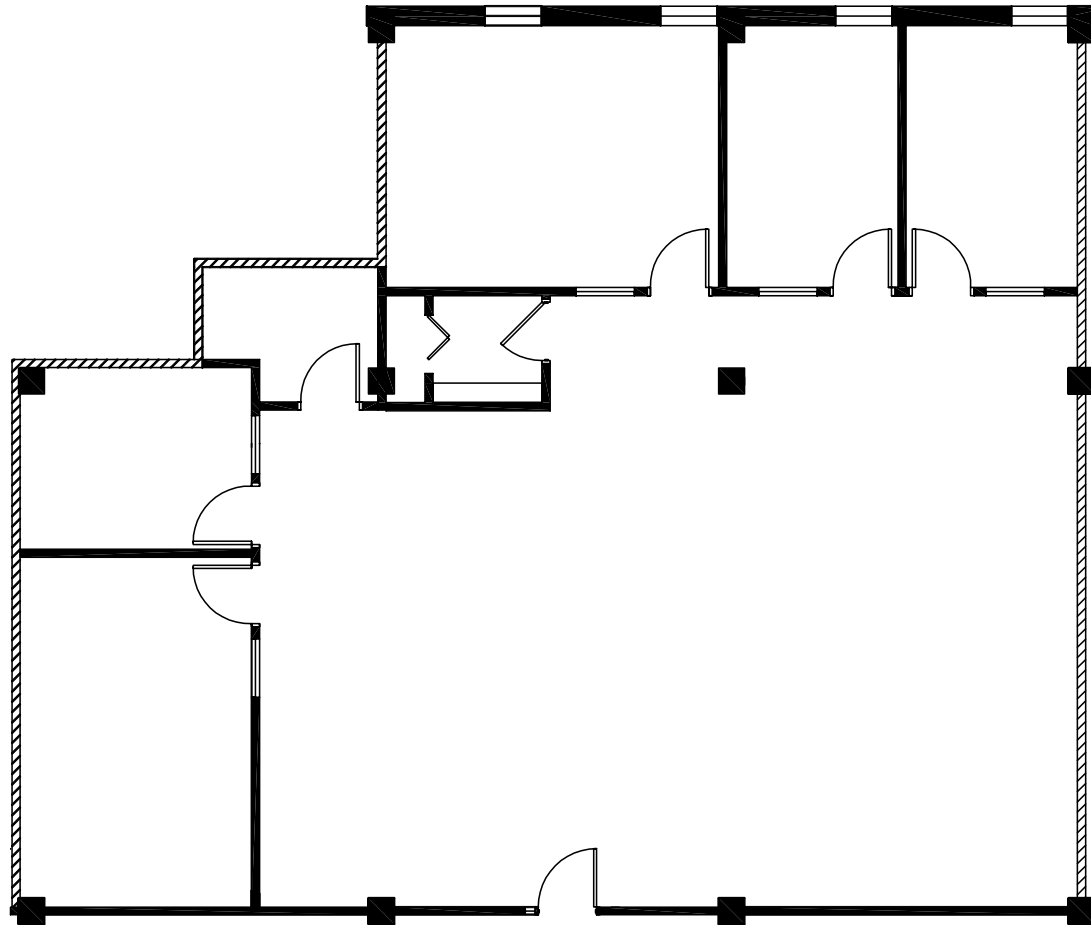

HIGH POINT PLAZA

4415 HARRISON ST, HILLSIDE, IL

SUITE 309
2,650 rsf

LARRY MEYER
847.212.3220
lmeyer@marcrealty.com

ALAN RAPHAELI
847.330.1300
araphaeli@marcrealty.com

Exceptional Value
Remarkable Locations