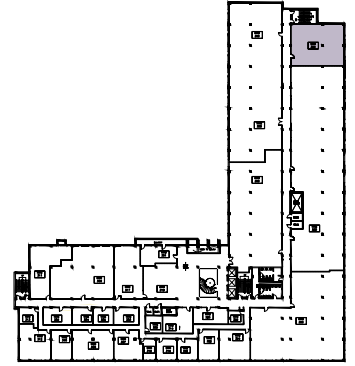

# HIGH POINT PLAZA

4415 HARRISON ST, HILLSIDE, IL

**SUITE 355**  
1,930 rsf

**LARRY MEYER**  
847.212.3220  
lmeyer@marcrealty.com

**ALAN RAPHAELI**  
847.330.1300  
araphaeli@marcrealty.com

Exceptional Value  
Remarkable Locations