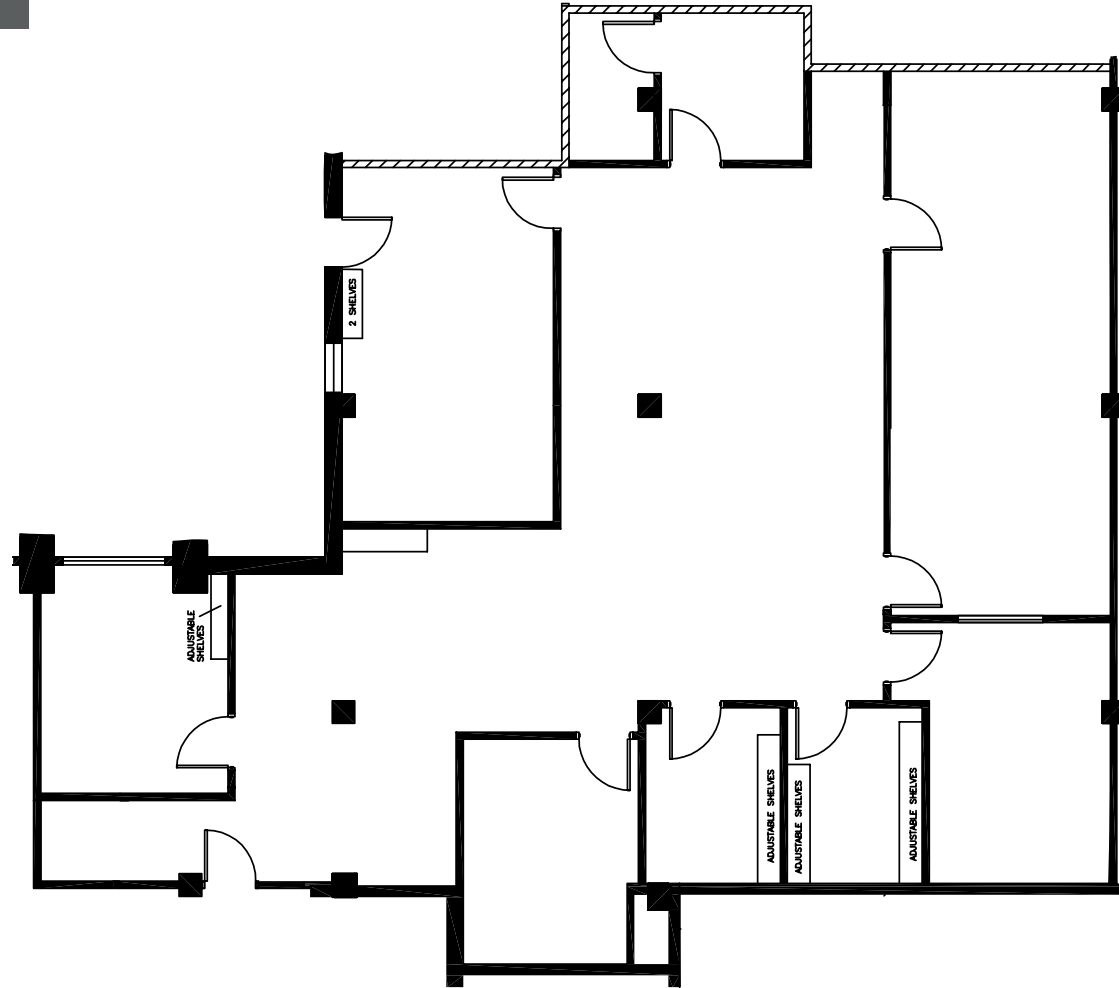

HIGH POINT PLAZA

4415 HARRISON ST, HILLSIDE, IL

SUITE 405
2,984 rsf

LARRY MEYER
847.212.3220
lmeyer@marcrealty.com

ALAN RAPHAELI
847.330.1300
araphaeli@marcrealty.com

Exceptional Value
Remarkable Locations