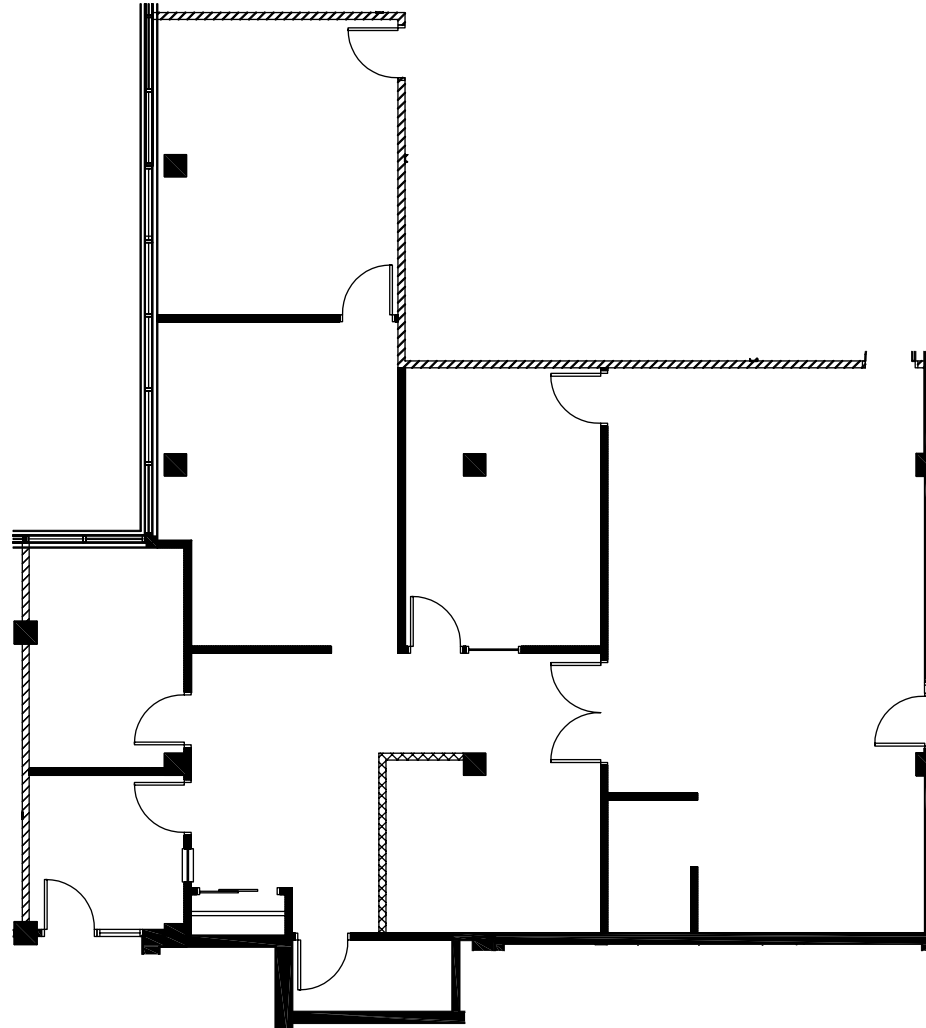

HIGH POINT PLAZA

4415 HARRISON ST, HILLSIDE, IL

SUITE 500
2,563 rsf

LARRY MEYER
847.212.3220
lmeyer@marcrealty.com

ALAN RAPHAELI
847.330.1300
araphaeli@marcrealty.com

Exceptional Value
Remarkable Locations