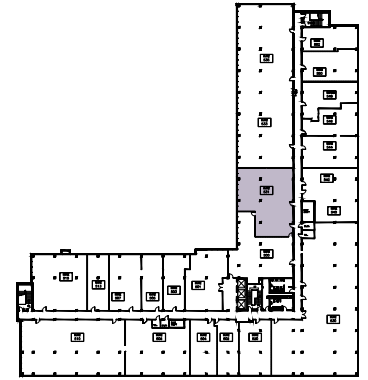

HIGH POINT PLAZA

4415 HARRISON ST, HILLSIDE, IL

SUITE 531
2,827 rsf

LARRY MEYER
847.212.3220
lmeyer@marcrealty.com

ALAN RAPHAELI
847.330.1300
araphaeli@marcrealty.com

Exceptional Value
Remarkable Locations