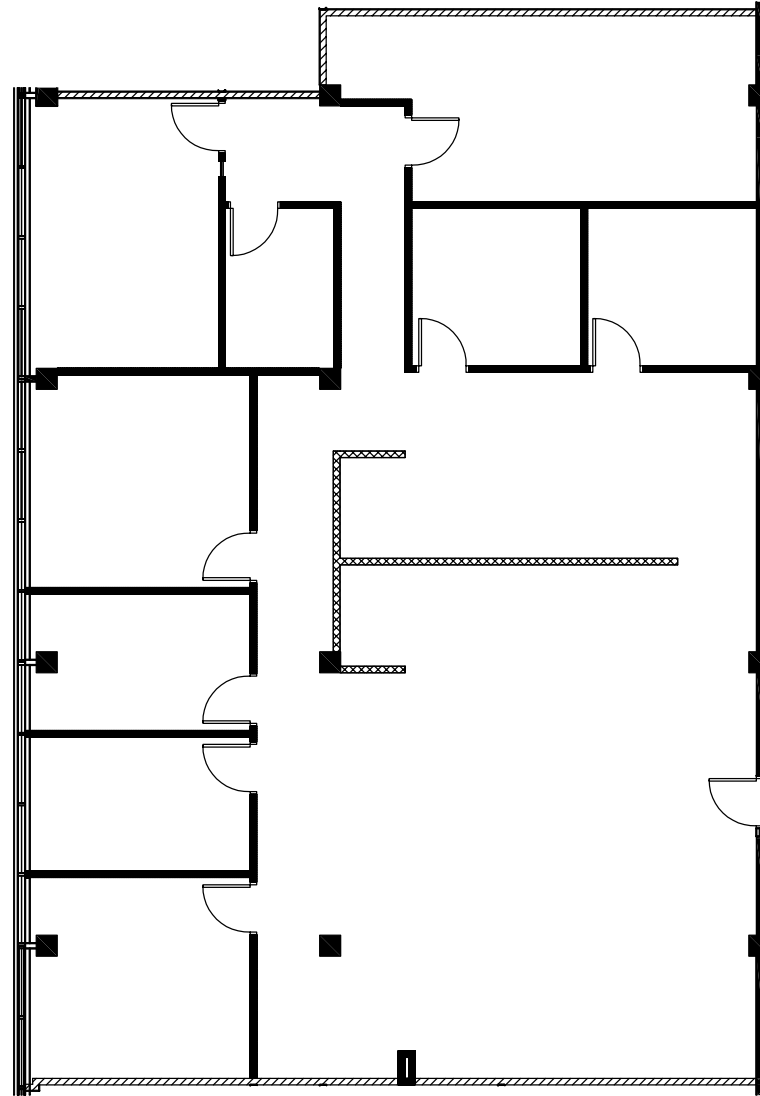

HIGH POINT PLAZA

4415 HARRISON ST, HILLSIDE, IL

SUITE 533
3,682 rsf

LARRY MEYER
847.212.3220
lmeyer@marcrealty.com

ALAN RAPHAELI
847.330.1300
araphaeli@marcrealty.com

Exceptional Value
Remarkable Locations