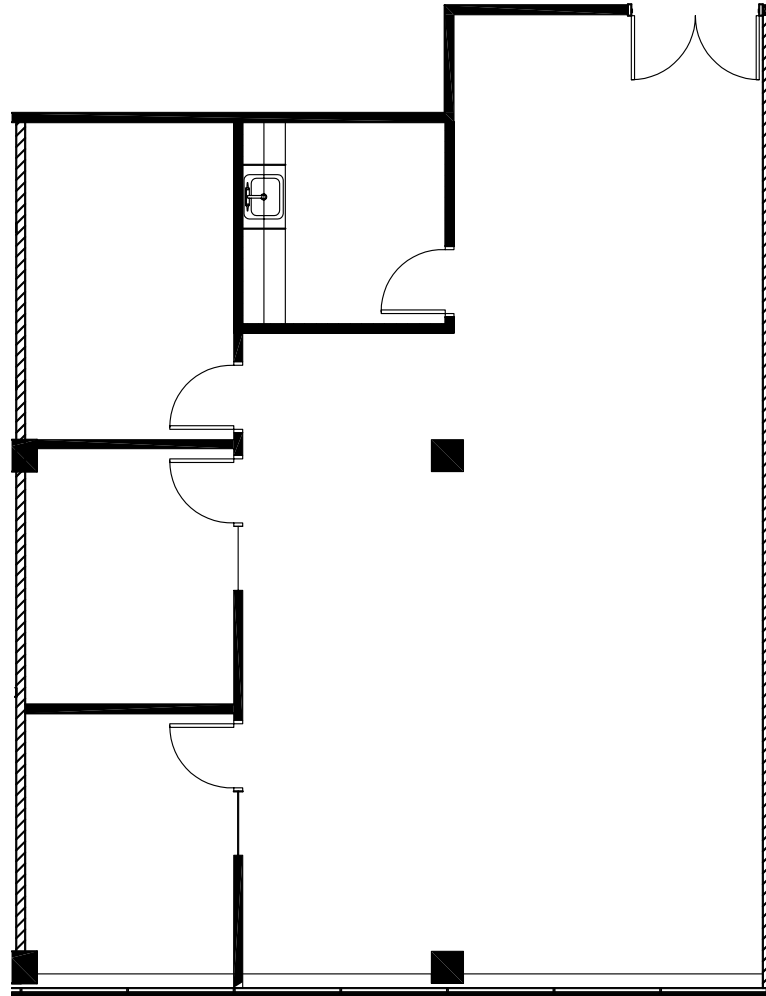

2860

— R I V E R R O A D —
D E S P L A I N E S , I L

SUITE 155
1,776 RSF

YASMIN AURORA
847.330.1300
yaurora@marcrealty.com

MR Exceptional Value
MARC REALTY Remarkable Locations