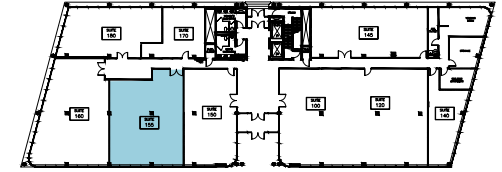

2860

— R I V E R R O A D —
D E S P L A I N E S , I L

SUITE 155
1,776 RSF

YASMIN AURORA
847.330.1300
yaurora@marcrealty.com

MR Exceptional Value
MARC REALTY Remarkable Locations