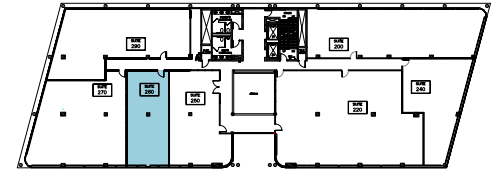

2860

— R I V E R R O A D —
D E S P L A I N E S , I L

SUITE 260
1,125 RSF

YASMIN AURORA
847.330.1300
yaurora@marcrealty.com

MR Exceptional Value
MARC REALTY Remarkable Locations