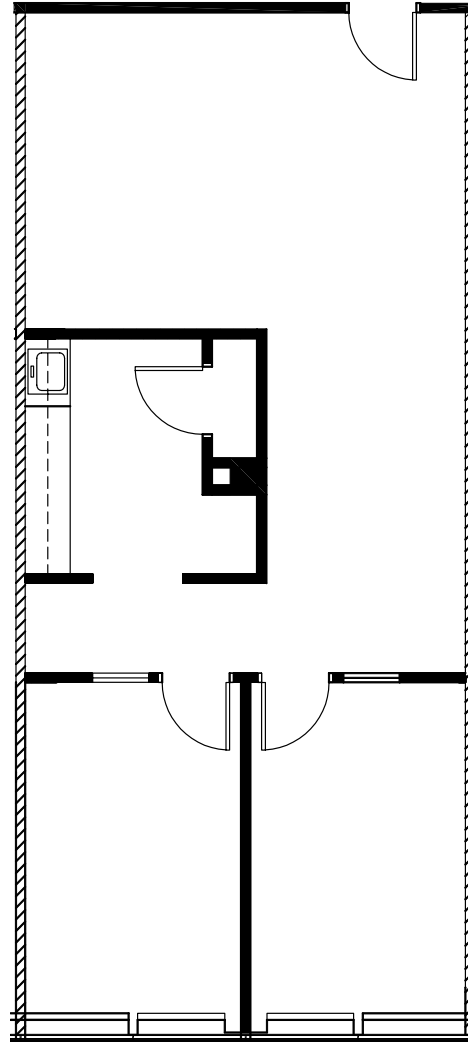

2860

— R I V E R R O A D —
D E S P L A I N E S , I L

SUITE 260
1,125 RSF

YASMIN AURORA
847.330.1300
yaurora@marcrealty.com

MR Exceptional Value
MARC REALTY Remarkable Locations