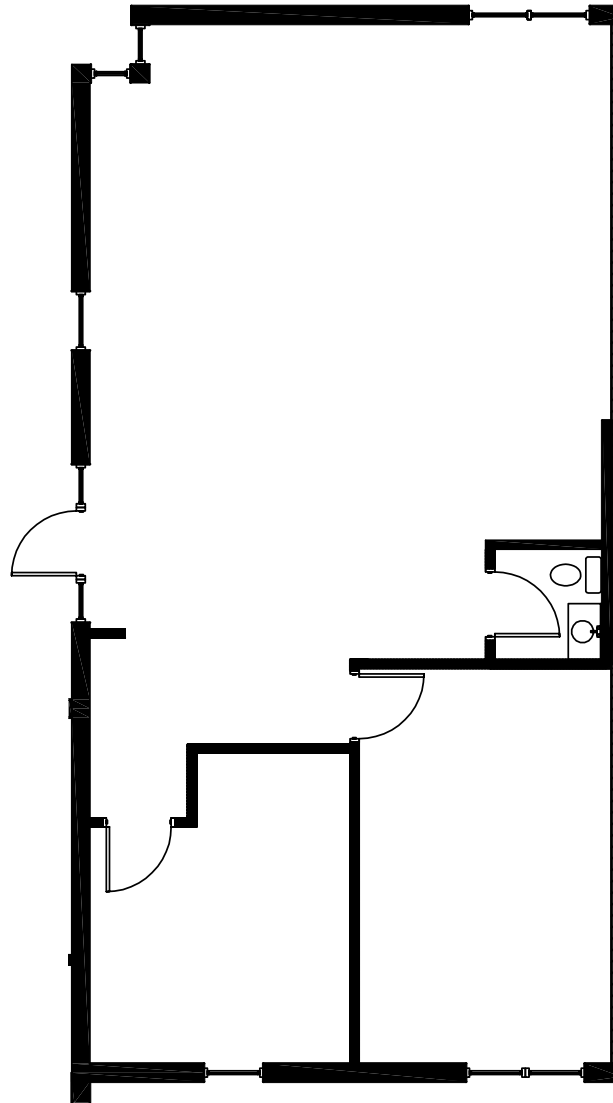

# euchd

OFFICE CENTER  
ROLLING MEADOWS, IL

**SUITE 1841A** 1,264 RSF

**LARRY MEYER**  
847.212.3220  
lmeyer@marcrealty.com

**ALAN RAPHAELI**  
847.330.1300  
araphaeli@marcrealty.com

Exceptional Value  
Remarkable Locations