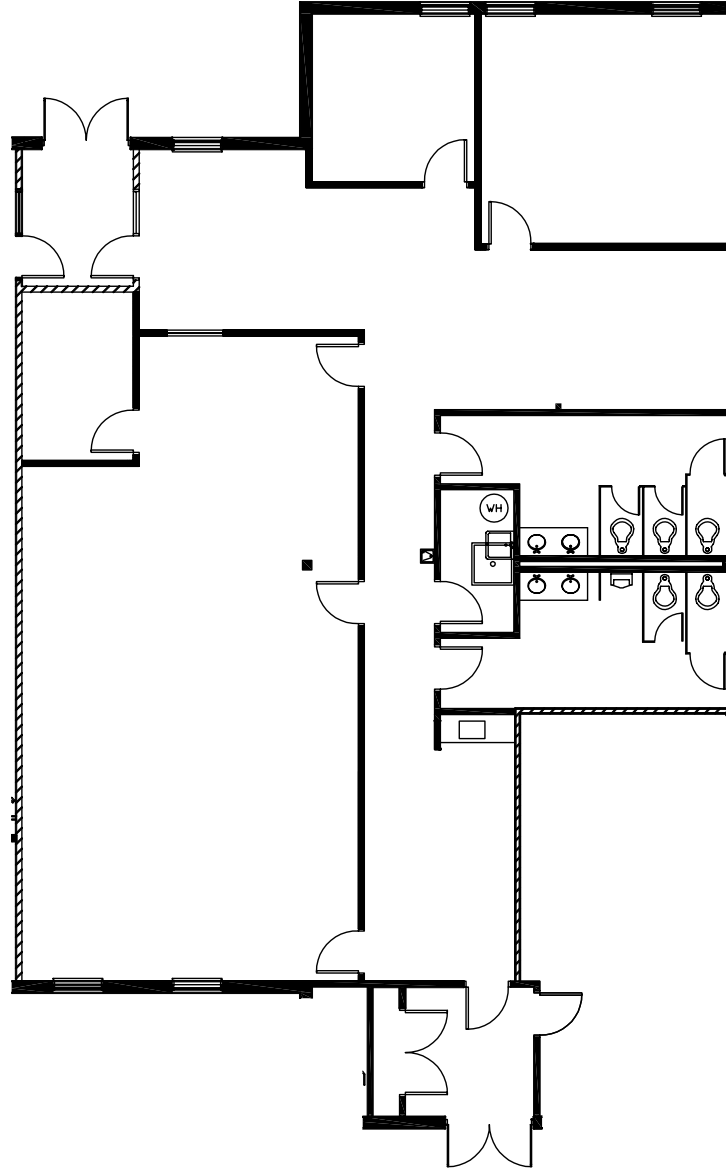

SALT CREEK

— OFFICE CENTER —

SCHAUMBURG, IL

SUITE 700

3,131 rsf

LARRY MEYER
847.212.3220
lmeyer@marcrealty.com

ALAN RAPHAELI
847.330.1300
araphaeli@marcrealty.com

Exceptional Value
Remarkable Locations