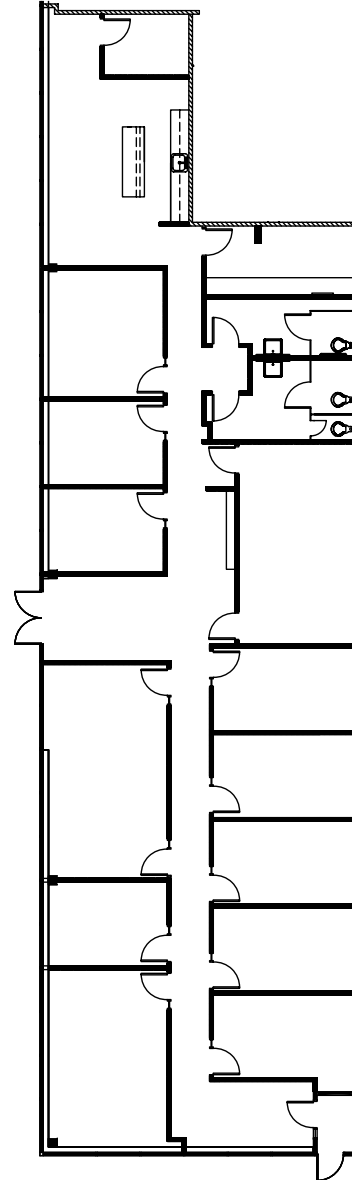

2205-2255 ENTERPRISE DRIVE • WESTCHESTER, IL

SUITE: 3510
4,569 RSF

LARRY MEYER
847.330.1300
lmeyer@marcrealty.com

ALAN RAPHAELI
847.330.1300
araphaeli@marcrealty.com

Exceptional Value
Remarkable Locations