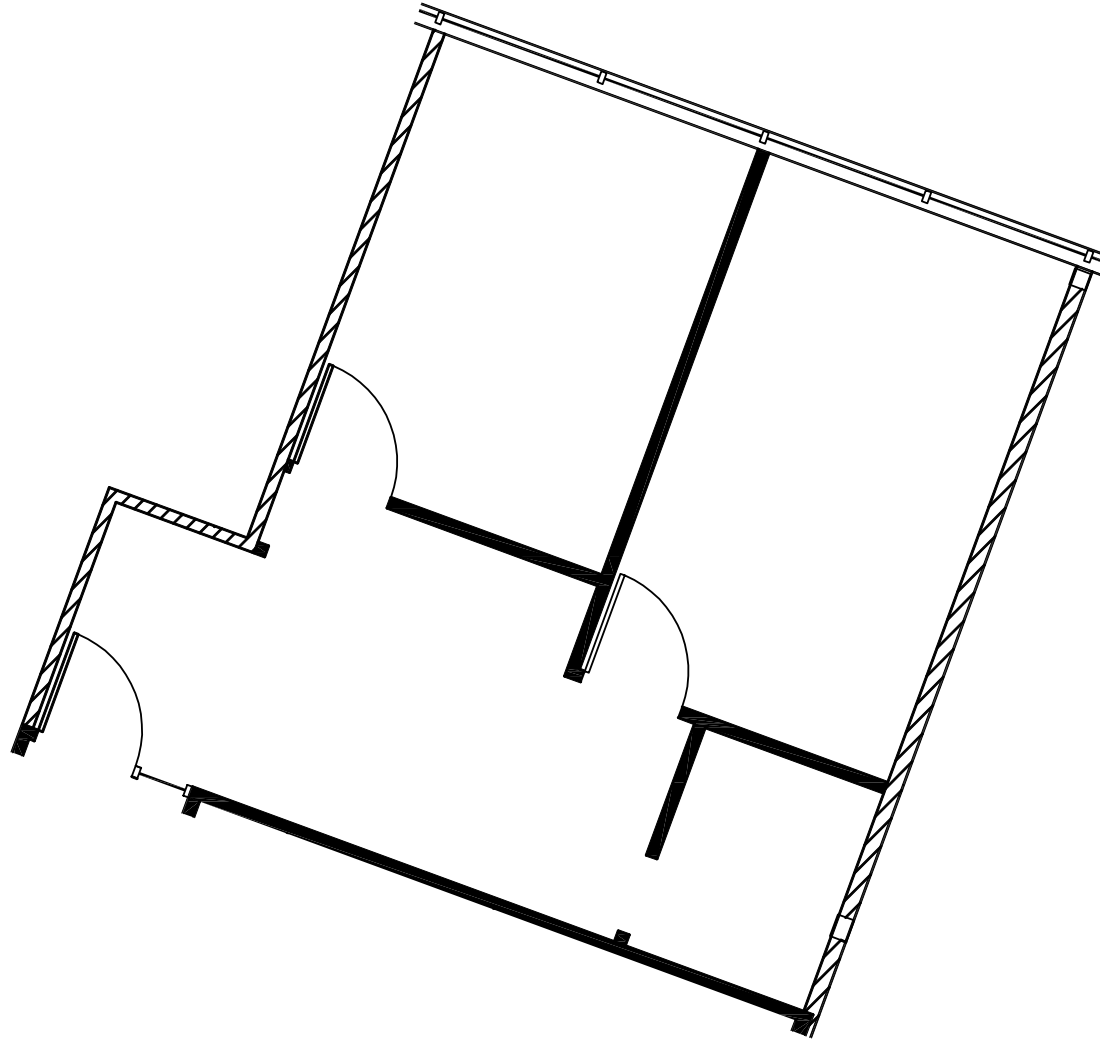

DEERFIELD
EXECUTIVE CENTER
1020 MILWAUKEE AVENUE
DEERFIELD, IL

Suite 370 | 589 SF

ALAN RAPHAELI
847.330.1300
araphaeli@marcrealty.com

LARRY MEYER
847.212.3220
lmeyer@marcrealty.com

Exceptional Value
Remarkable Locations