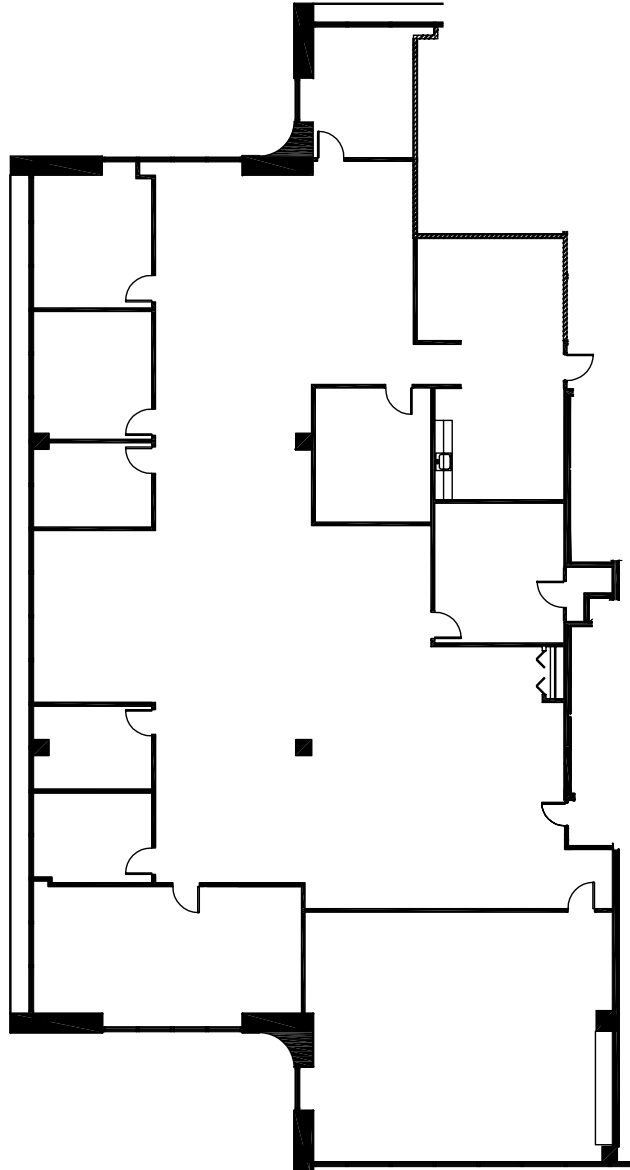

3701
ALGONQUIN
ROLLING MEADOWS, IL

Suite 270
7,952 rsf

ALAN RAPHAELI
847.330.1300
araphaeli@marcrealty.com

MR
MARC REALTY
Exceptional Value
Remarkable Locations