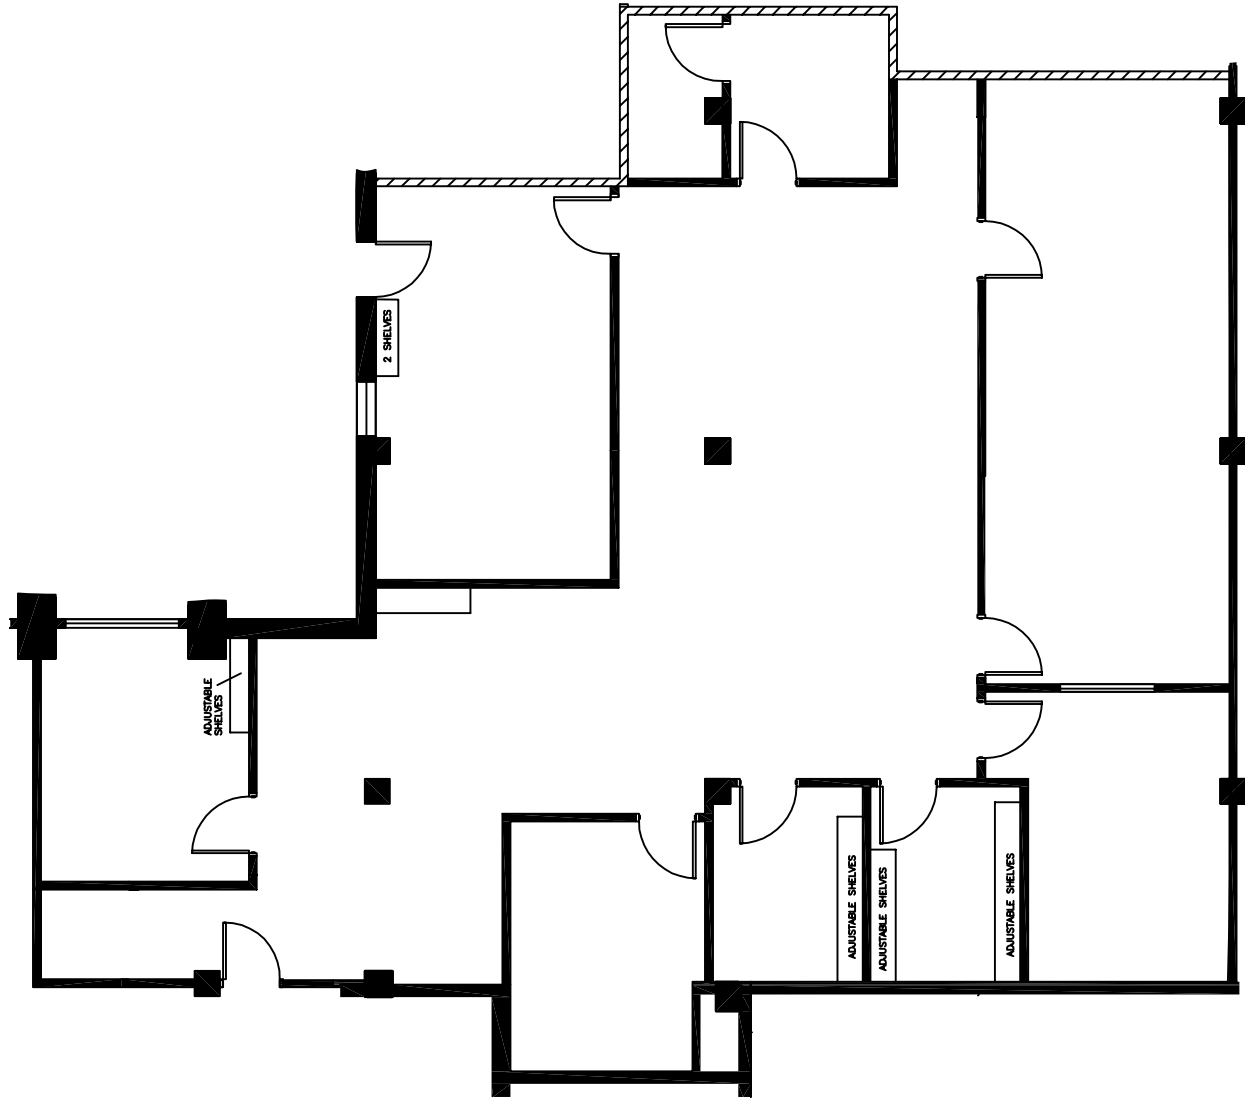

HIGH POINT PLAZA

4415 HARRISON ST, HILLSIDE, IL

Suite 405

2,984 rsf

LARRY MEYER
847.212.3220
lmeyer@marcrealty.com

ALAN RAPHAELI
847.330.1300
araphaeli@marcrealty.com

Exceptional Value
Remarkable Locations