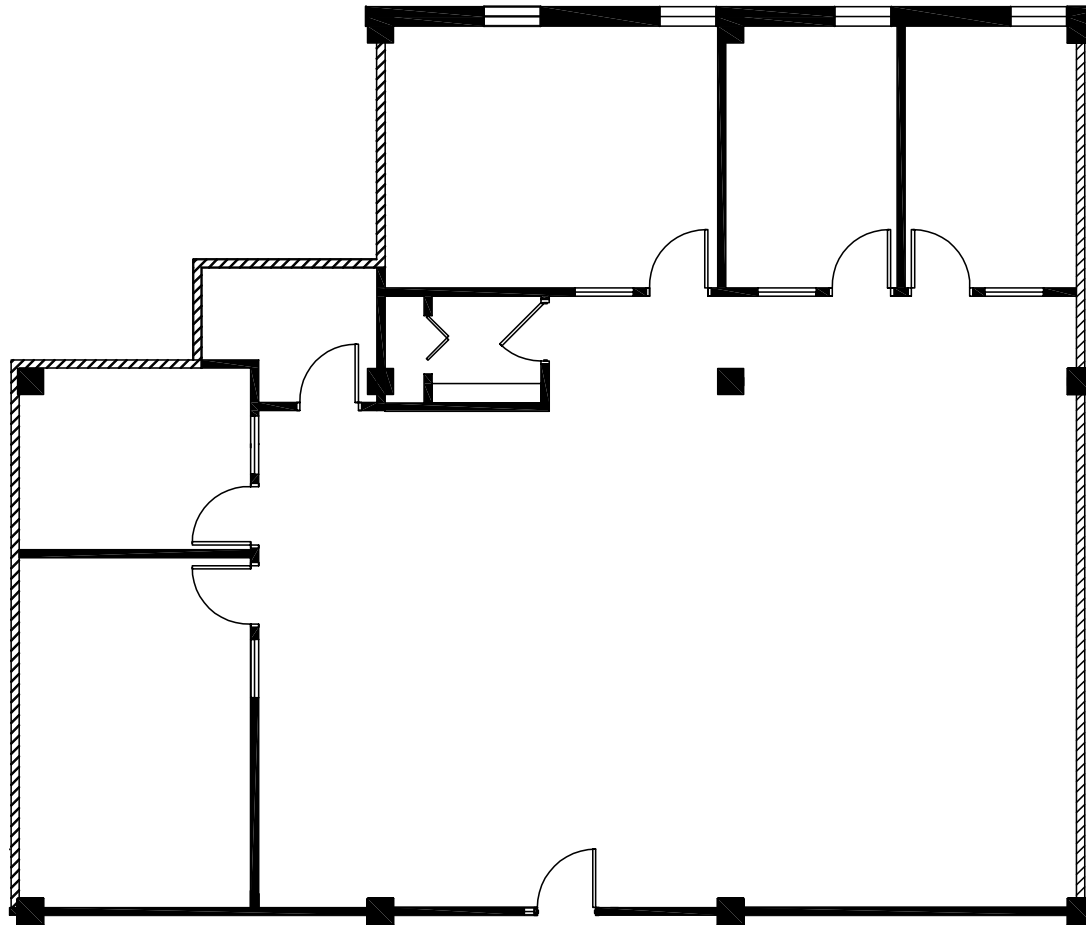

HIGH POINT PLAZA

4415 HARRISON ST, HILLSIDE, IL

Suite 309
2,650 rsf

LARRY MEYER
847.212.3220
lmeyer@marcrealty.com

ALAN RAPHAELI
847.330.1300
araphaeli@marcrealty.com

Exceptional Value
Remarkable Locations