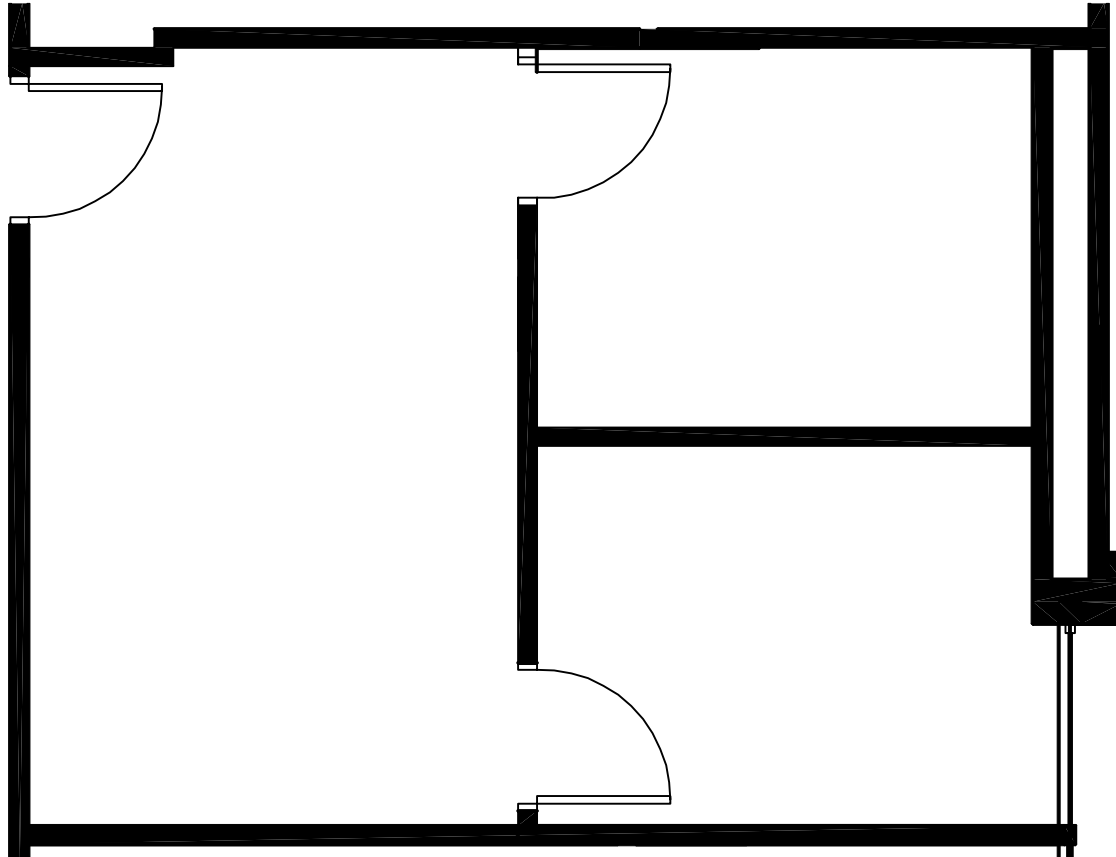

5105

TOLLVIEW DRIVE

ROLLING MEADOWS, IL

SUITE 202
483 RSF

LARRY MEYER
847.212.3220
lmeyer@marcrealty.com

ALAN RAPHAELI
847.330.1300
araphaeli@marcrealty.com

Exceptional Value
Remarkable Locations