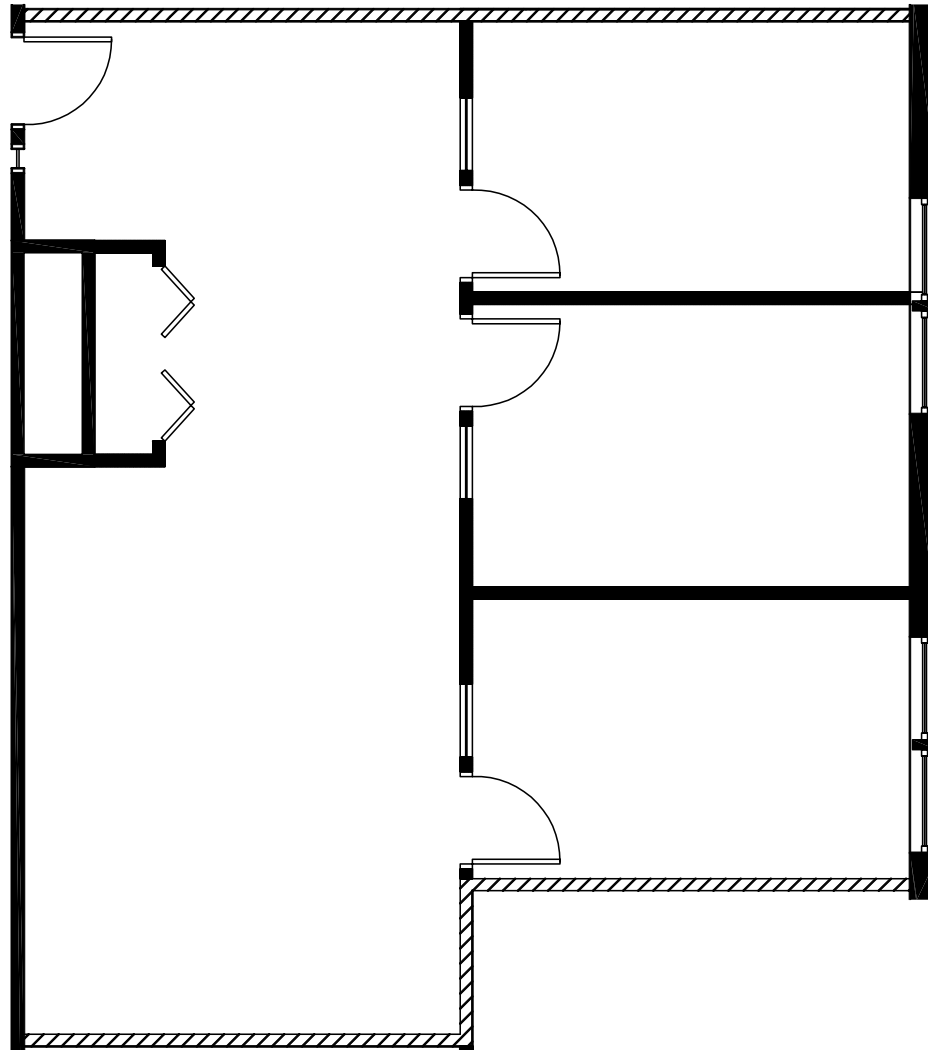

5105

TOLLVIEW DRIVE
ROLLING MEADOWS, IL

SUITE 109
1,179 RSF

LARRY MEYER
847.212.3220
lmeyer@marcrealty.com

ALAN RAPHAELI
847.330.1300
araphaeli@marcrealty.com

MR Exceptional Value
MARC REALTY Remarkable Locations