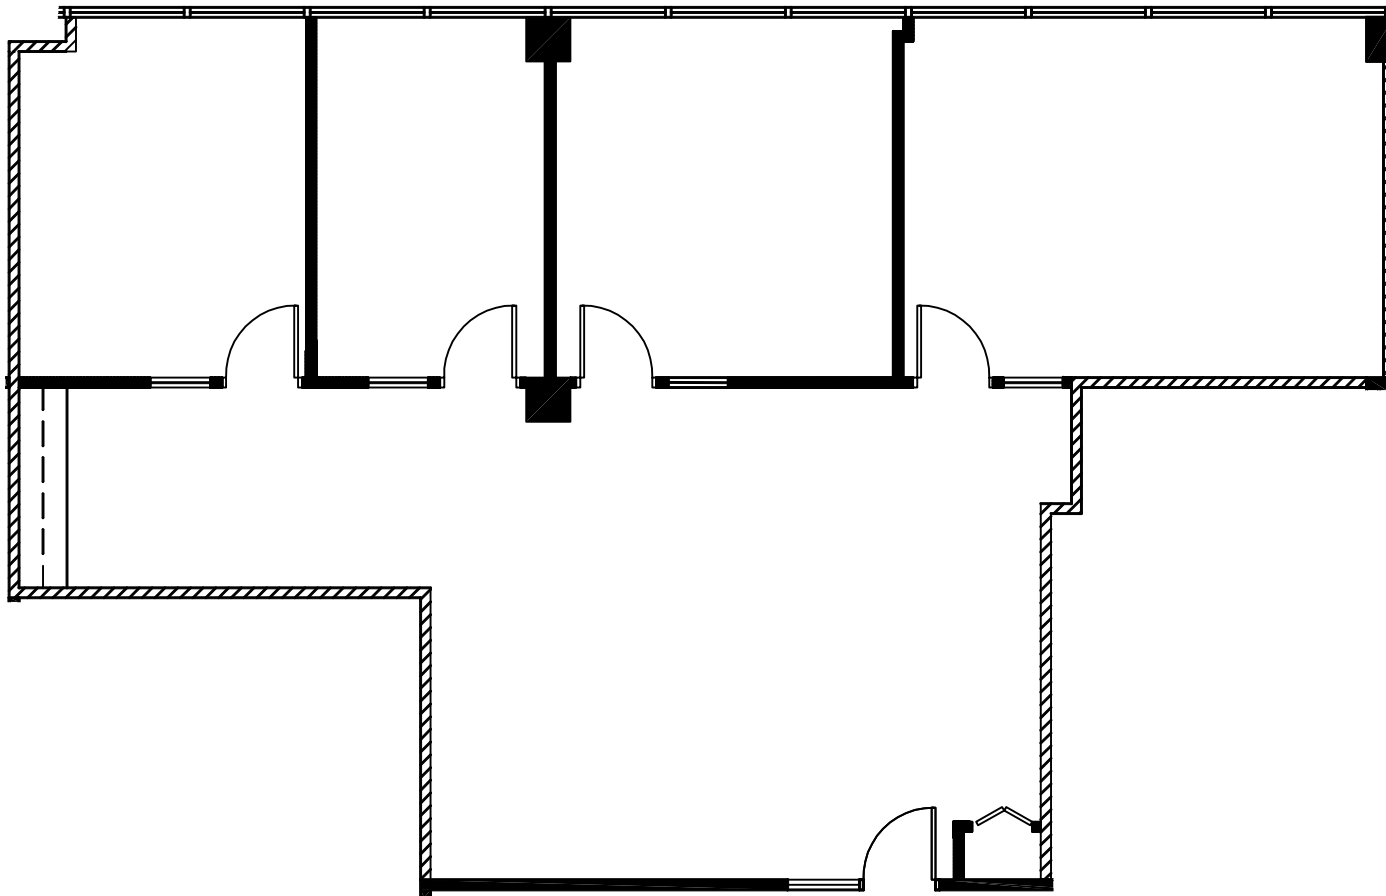

ALGONQUIN
ROLLING MEADOWS, IL

Suite 250
1,794 rsf

ALAN RAPHAELI
847.330.1300
araphaeli@marcrealty.com

Exceptional Value
Remarkable Locations