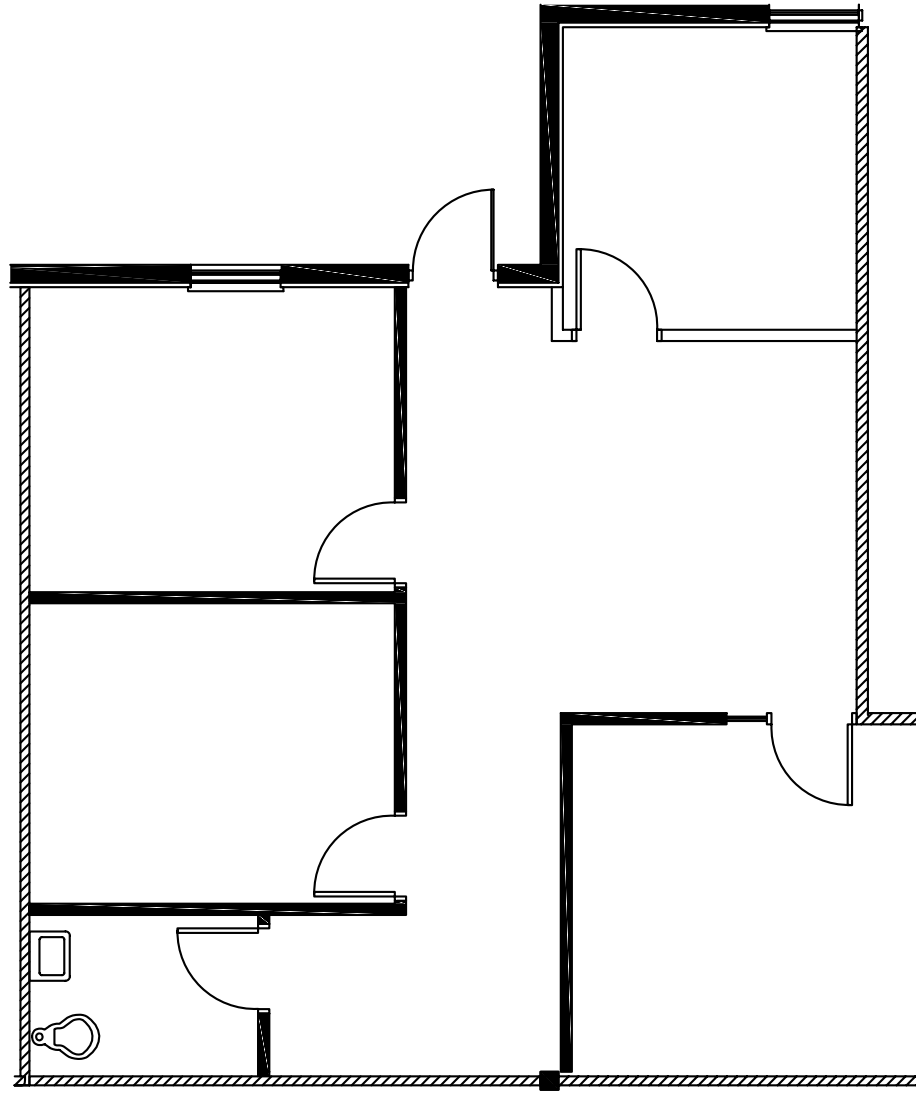

SALT CREEK

— OFFICE CENTER —

SCHAUMBURG, IL

SUITE 412

1,113 rsf

LARRY MEYER
847.212.3220
lmeyer@marcrealty.com

ALAN RAPHAELI
847.330.1300
araphaeli@marcrealty.com

Exceptional Value
Remarkable Locations