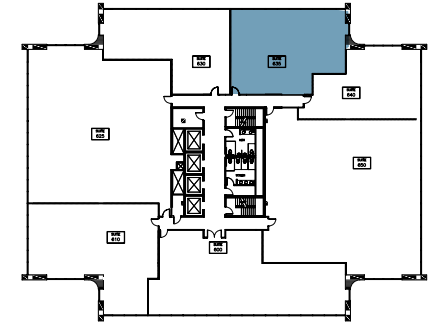

3701

ALGONQUIN
ROLLING MEADOWS, IL

SUITE 635
1,881 rsf

ALAN RAPHAELI
847.330.1300
araphaeli@marcrealty.com

Exceptional Value
Remarkable Locations