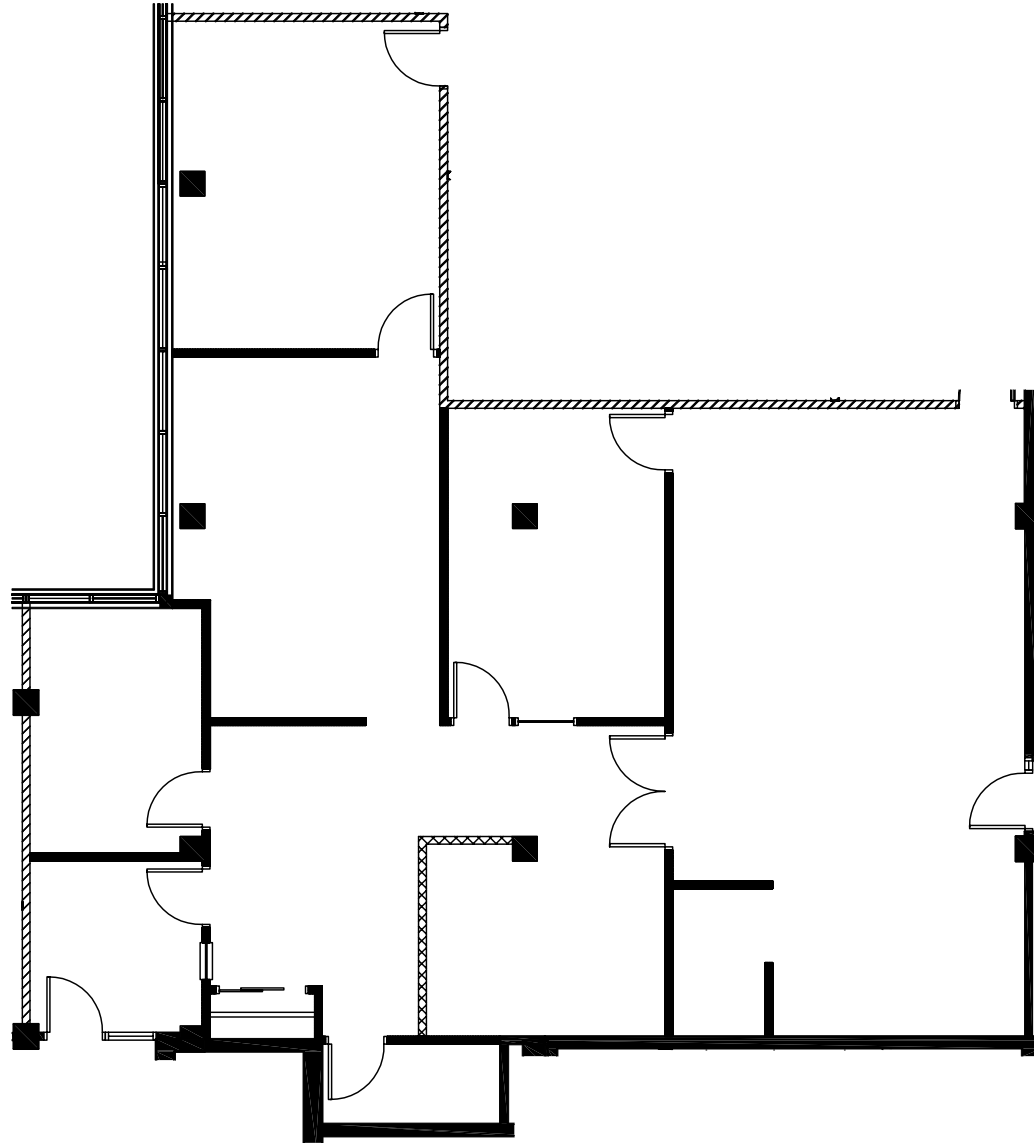

HIGH POINT PLAZA

4415 HARRISON ST, HILLSIDE, IL

Suite 500
2,563 rsf

LARRY MEYER
847.212.3220
lmeyer@marcrealty.com

ALAN RAPHAELI
847.330.1300
araphaeli@marcrealty.com

Exceptional Value
Remarkable Locations