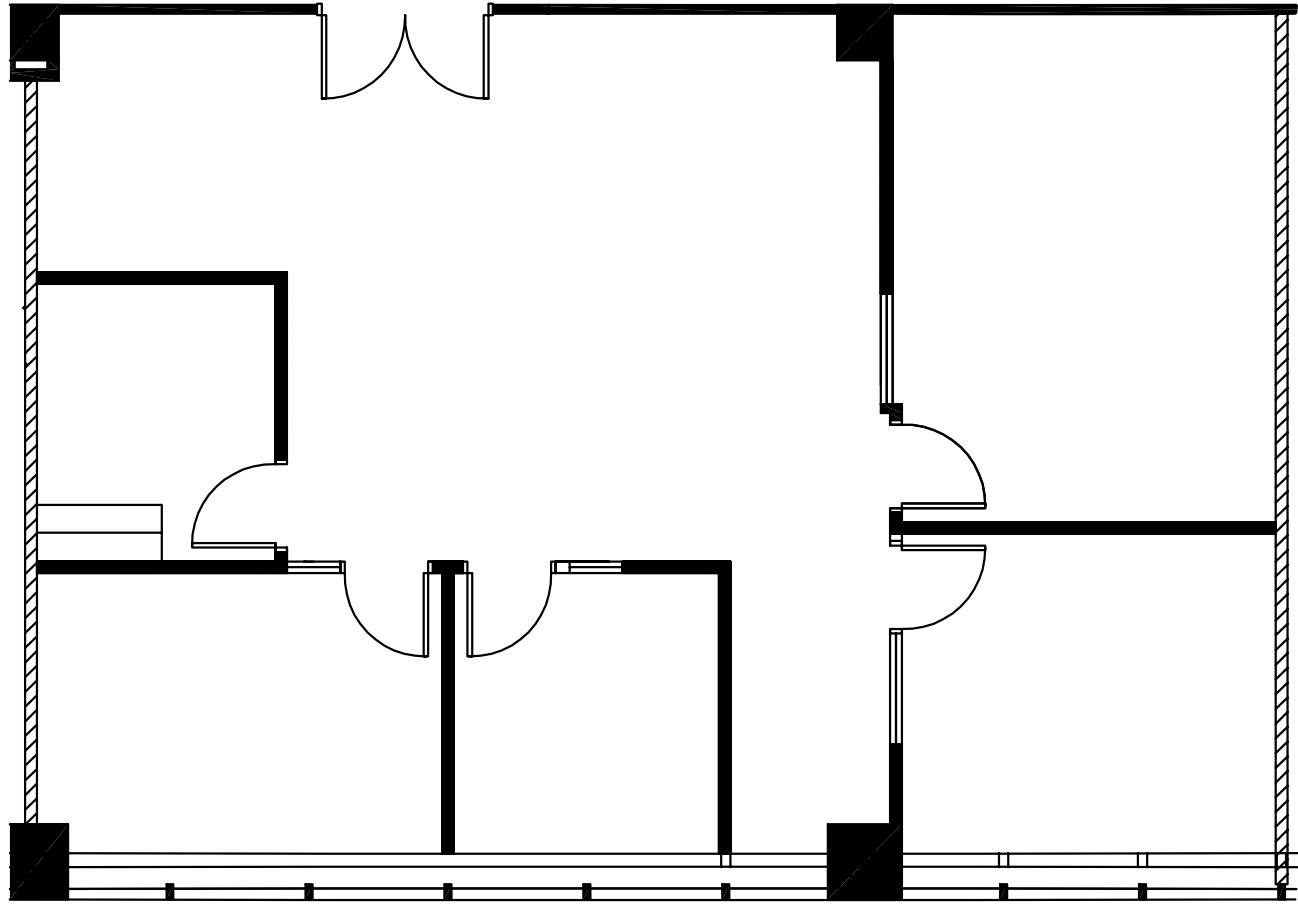

1701

EAST
WOODFIELD

SCHAUMBURG, IL

SUITE 400

1,675 RSF

ALAN RAPHAELI
847.330.1300
araphaeli@marcrealty.com

MR
MARC REALTY

Exceptional Value
Remarkable Locations