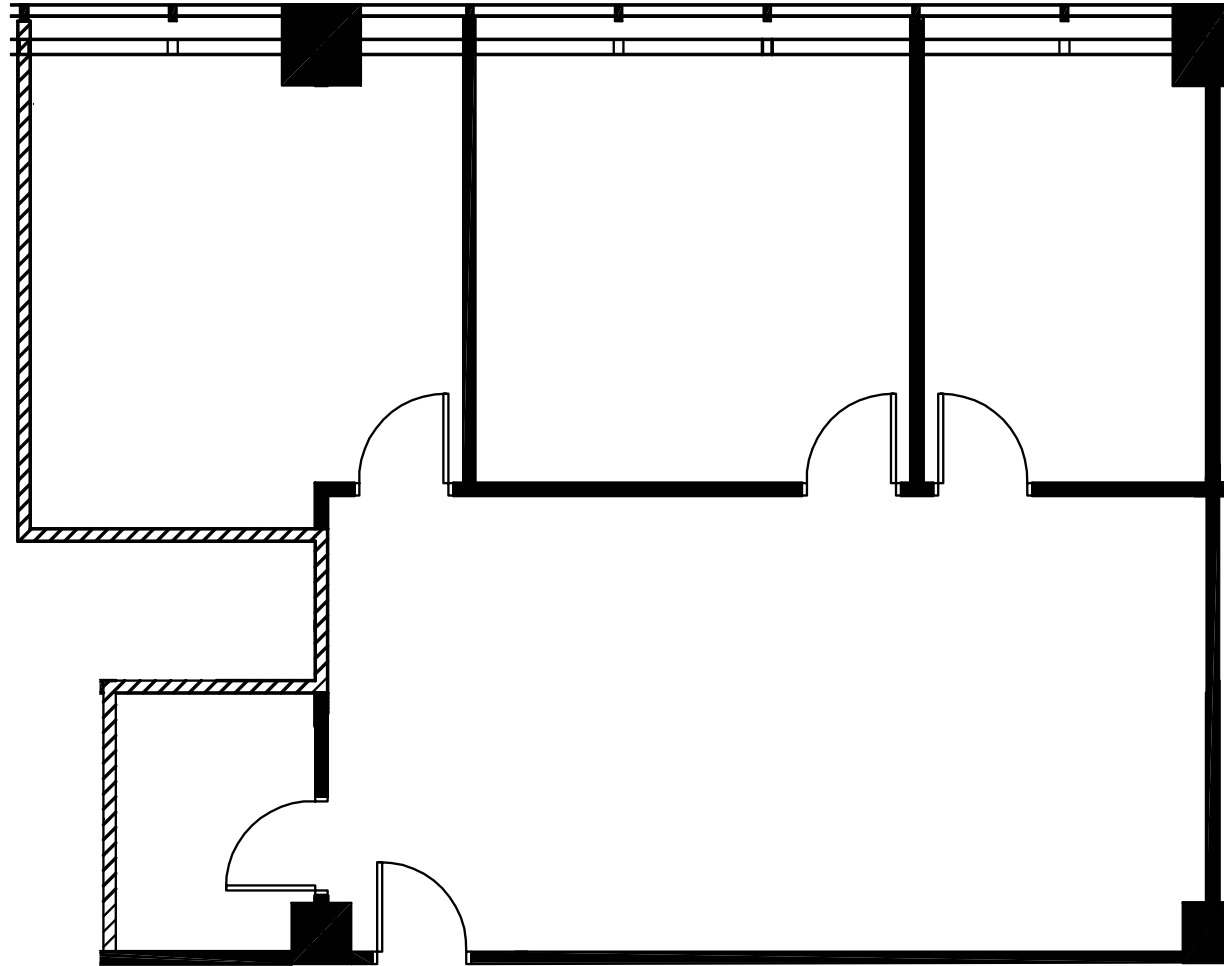

1701

EAST
WOODFIELD

SCHAUMBURG, IL

SUITE 620

1,392 RSF

ALAN RAPHAELI
847.330.1300
araphaeli@marcrealty.com

Exceptional Value
Remarkable Locations