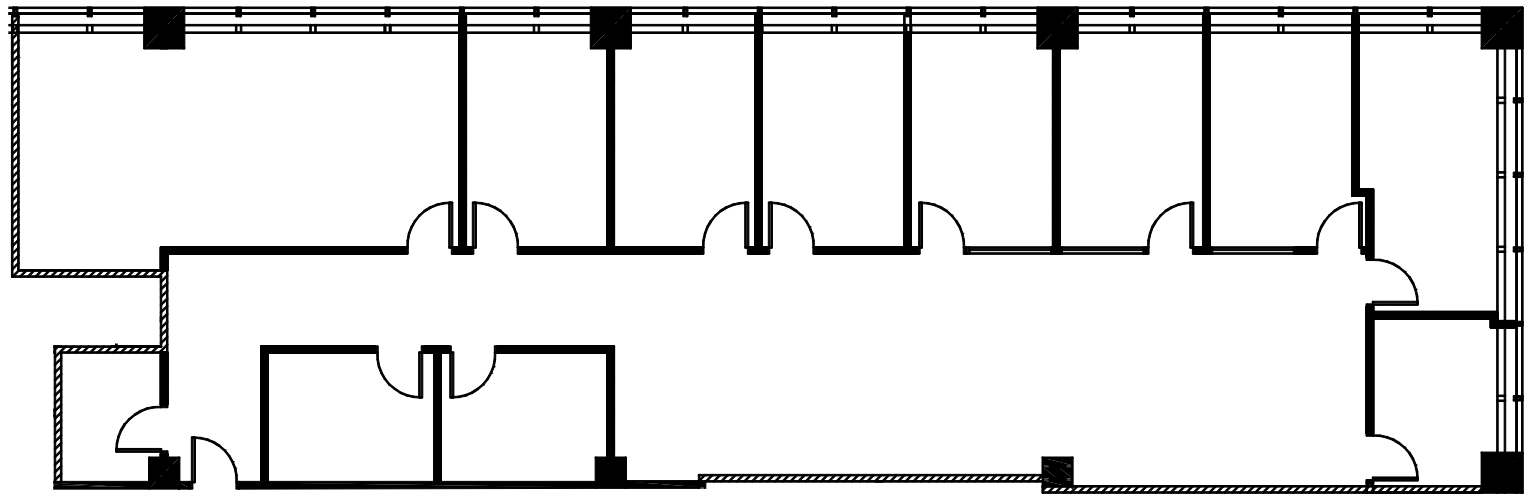

1701

EAST
WOODFIELD

SCHAUMBURG, IL

SUITE 620

3,661 RSF

ALAN RAPHAELI
847.330.1300
araphaeli@marcrealty.com

MR
MARC REALTY
Exceptional Value
Remarkable Locations