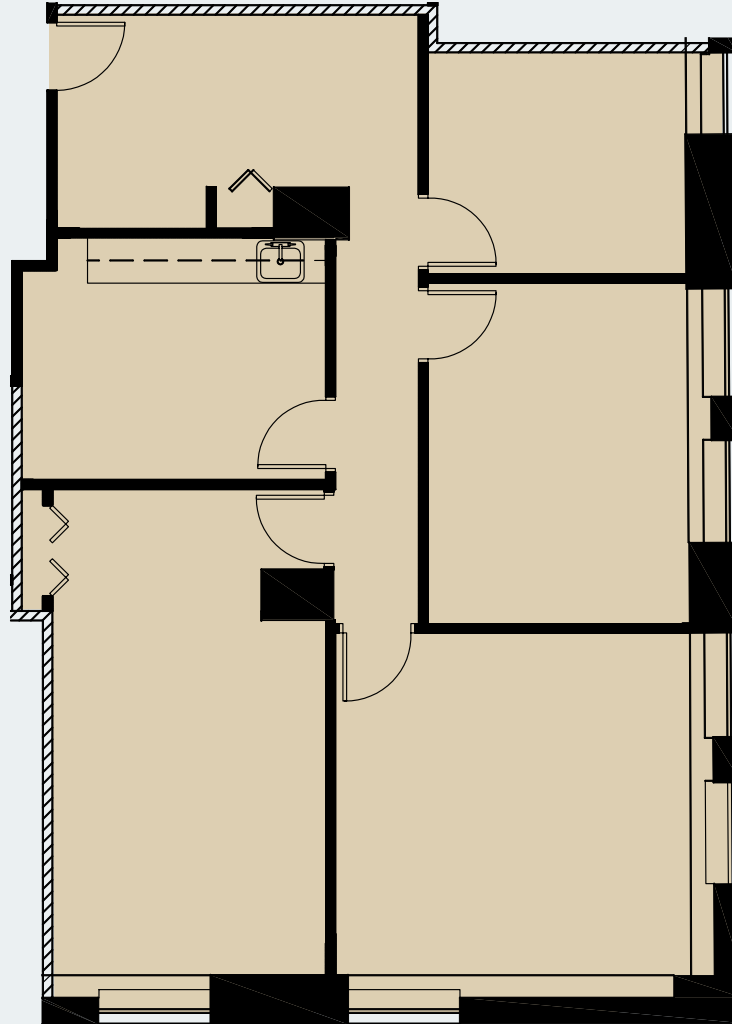

The Harvester Building

180 N Michigan Avenue

Suite 1820
1,486 RSF

JOE STORIZ

Senior Managing Director
312.884.5656 | jstoriz@marcrealty.com

55 E Jackson Blvd, Suite 500
Chicago, IL 60604

Exceptional Value
Remarkable Locations