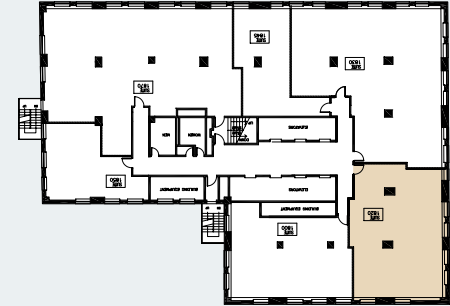

The Harvester Building

180 N Michigan Avenue

Suite 1820
1,486 RSF

JOE STORIZ

Senior Managing Director
312.884.5656 | jstoriz@marcrealty.com

55 E Jackson Blvd, Suite 500
Chicago, IL 60604

Exceptional Value
Remarkable Locations