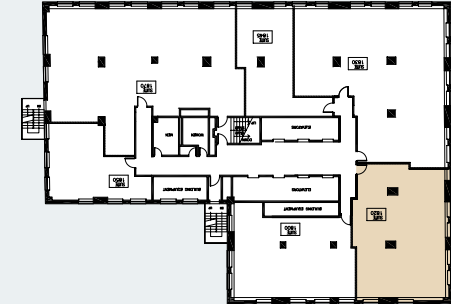

The Harvester Building

180 N Michigan Avenue

Suite 1820
1,486 RSF

JOE STORIZ

Senior Managing Director
312.884.5656 | jstoriz@marcrealty.com

55 E Jackson Blvd, Suite 500
Chicago, IL 60604

Exceptional Value
Remarkable Locations