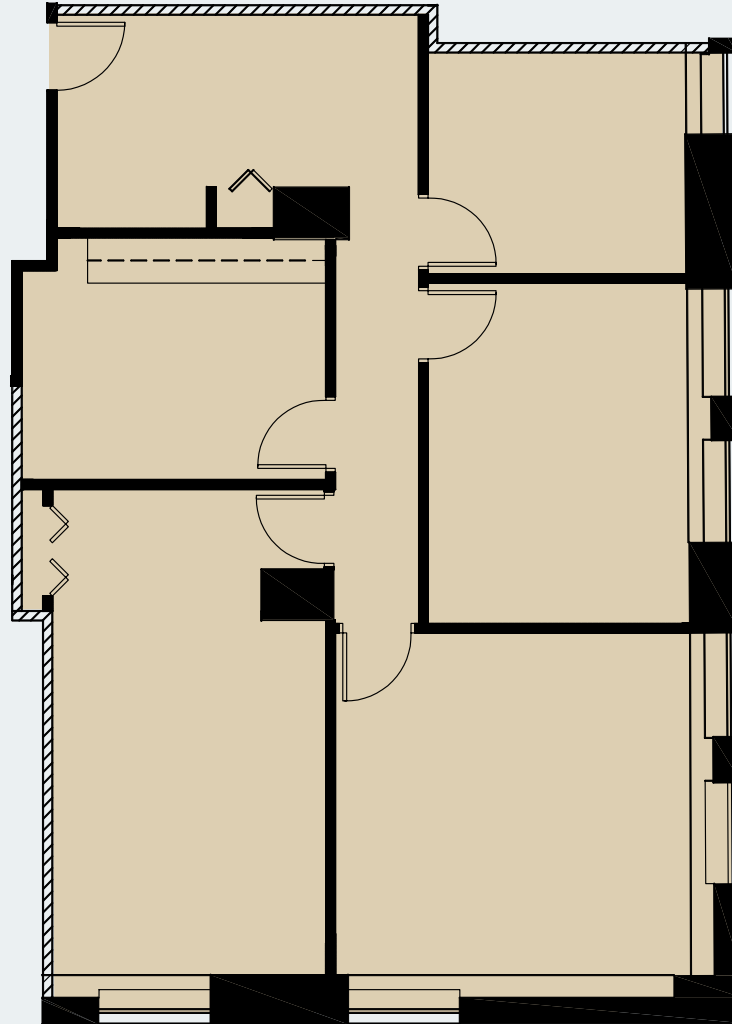

The Harvester Building

180 N Michigan Avenue

Suite 1820
1,486 RSF

JOE STORIZ

Senior Managing Director
312.884.5656 | jstoriz@marcrealty.com

55 E Jackson Blvd, Suite 500
Chicago, IL 60604

Exceptional Value
Remarkable Locations