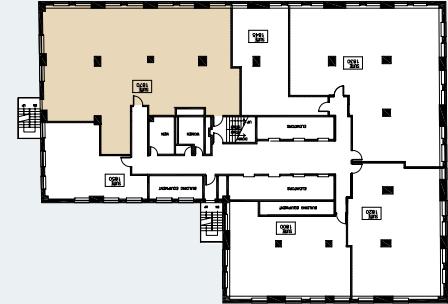

The Harvester Building

180 N Michigan Avenue

Suite 1870
2,795 RSF

JOE STORIZ

Senior Managing Director
312.884.5656 | jstoriz@marcrealty.com

55 E Jackson Blvd, Suite 500
Chicago, IL 60604

Exceptional Value
Remarkable Locations