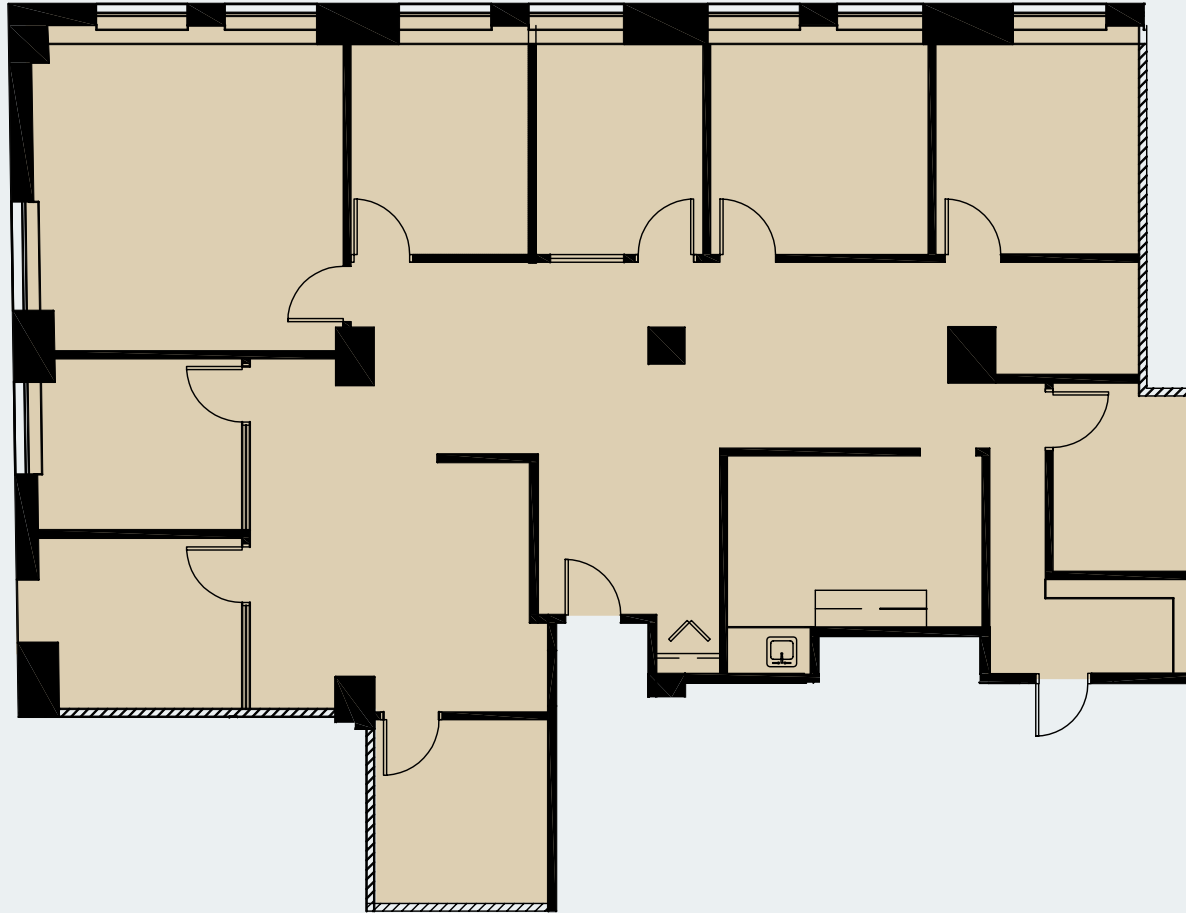

The Harvester Building

180 N Michigan Avenue

Suite 1870
2,795 RSF

JOE STORIZ

Senior Managing Director
312.884.5656 | jstoriz@marcrealty.com

55 E Jackson Blvd, Suite 500
Chicago, IL 60604

Exceptional Value
Remarkable Locations