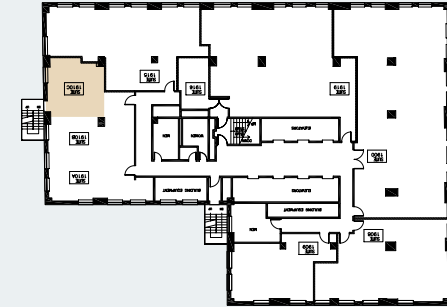

The Harvester Building

180 N Michigan Avenue

Suite 1910C
585 RSF

JOE STORIZ

Senior Managing Director
312.884.5656 | jstoriz@marcrealty.com

55 E Jackson Blvd, Suite 500
Chicago, IL 60604

Exceptional Value
Remarkable Locations