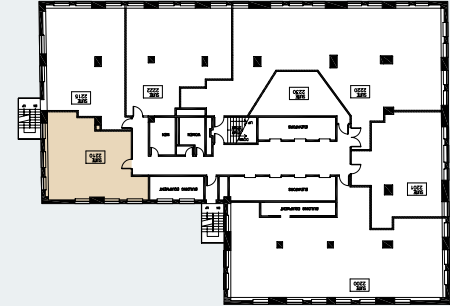

The Harvester Building

180 N Michigan Avenue

Suite 2210

919 RSF

JOE STORIZ

Senior Managing Director
312.884.5656 | jstoriz@marcrealty.com

55 E Jackson Blvd, Suite 500
Chicago, IL 60604

Exceptional Value
Remarkable Locations