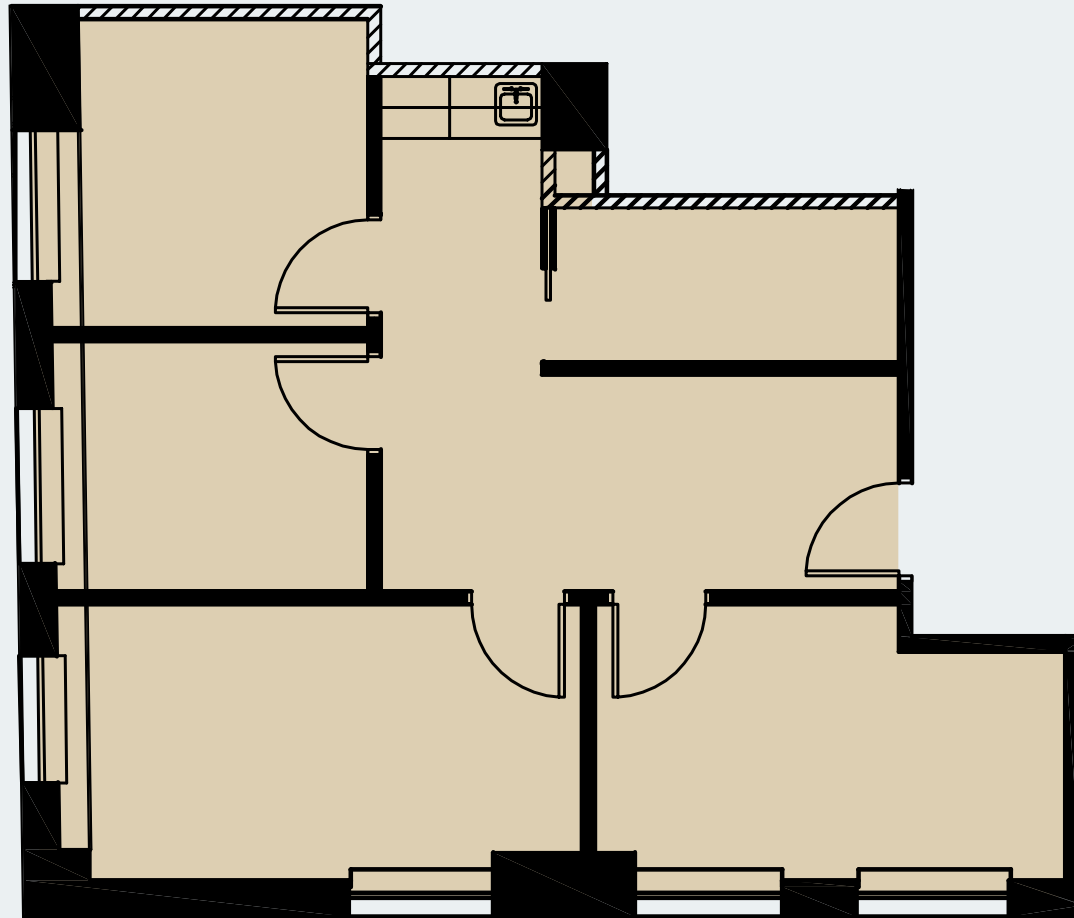

The Harvester Building

180 N Michigan Avenue

Suite 2210

919 RSF

JOE STORIZ

Senior Managing Director
312.884.5656 | jstoriz@marcrealty.com

55 E Jackson Blvd, Suite 500
Chicago, IL 60604

Exceptional Value
Remarkable Locations