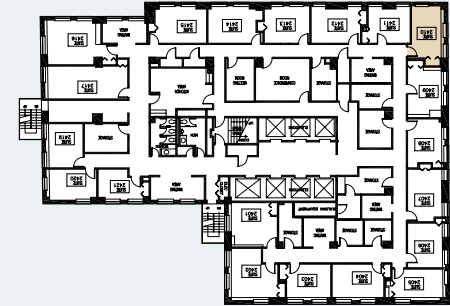

The Harvester Building

180 N Michigan Avenue

Suite 2410
410 RSF

JOE STORIZ

Senior Managing Director
312.884.5656 | jstoriz@marcrealty.com

55 E Jackson Blvd, Suite 500
Chicago, IL 60604

Exceptional Value
Remarkable Locations