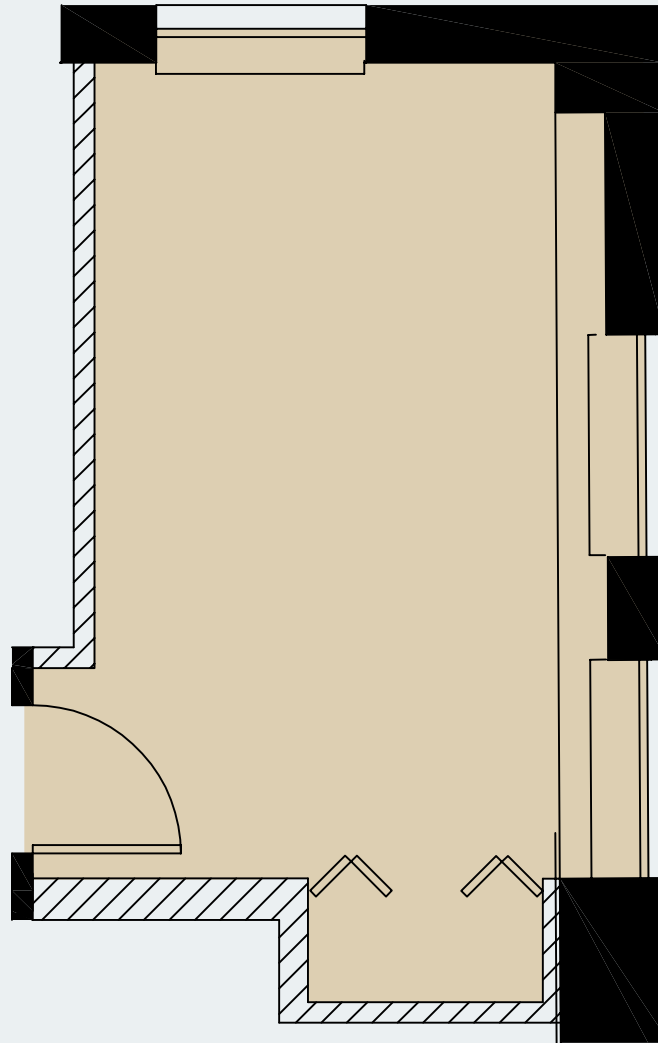

The Harvester Building

180 N Michigan Avenue

Suite 2410
410 RSF

JOE STORIZ

Senior Managing Director
312.884.5656 | jstoriz@marcrealty.com

55 E Jackson Blvd, Suite 500
Chicago, IL 60604

Exceptional Value
Remarkable Locations