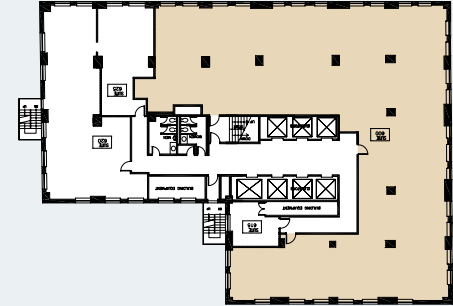

The Harvester Building

180 N Michigan Avenue

Suite 600
7,115 RSF

JOE STORIZ

Senior Managing Director
312.884.5656 | jstoriz@marcrealty.com

55 E Jackson Blvd, Suite 500
Chicago, IL 60604

Exceptional Value
Remarkable Locations