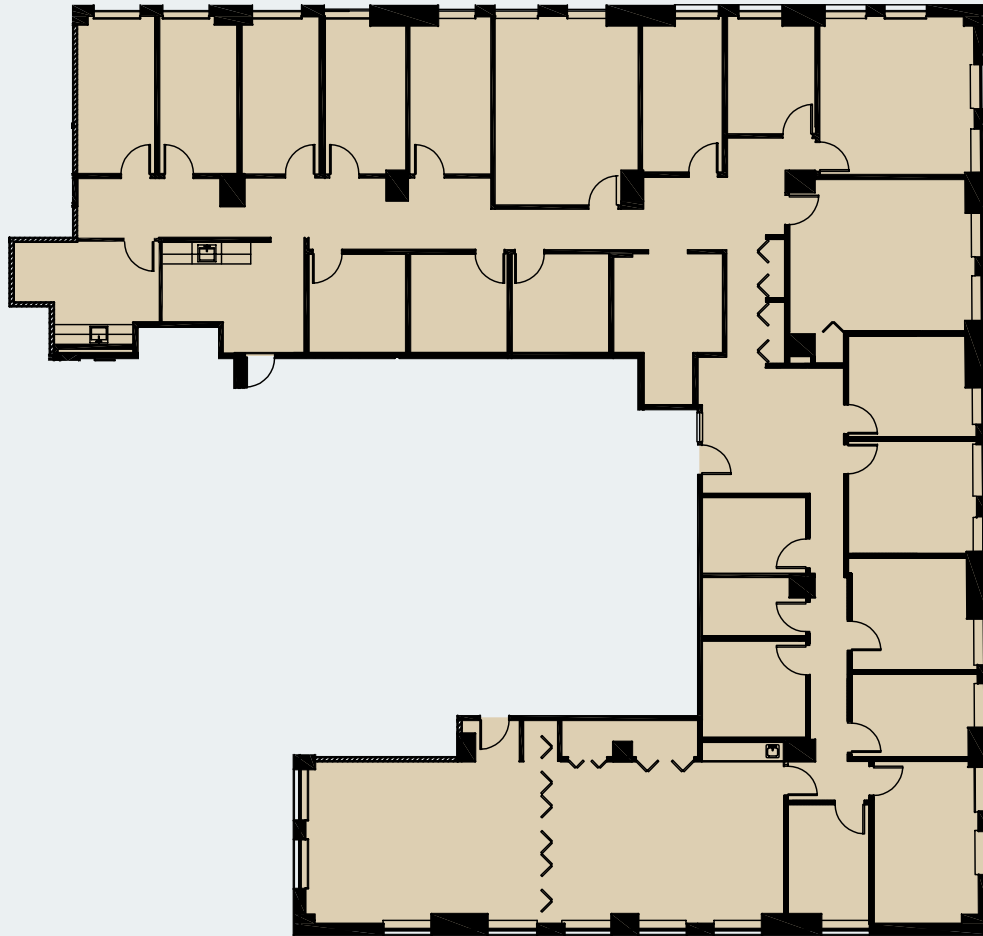

The Harvester Building

180 N Michigan Avenue

Suite 600
7,115 RSF

JOE STORIZ

Senior Managing Director
312.884.5656 | jstoriz@marcrealty.com

55 E Jackson Blvd, Suite 500
Chicago, IL 60604

Exceptional Value
Remarkable Locations