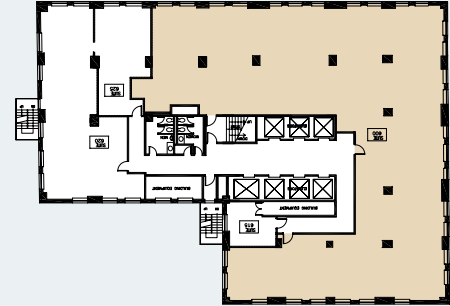

The Harvester Building

180 N Michigan Avenue

Suite 600
3,867 RSF

JOE STORIZ

Senior Managing Director
312.884.5656 | jstoriz@marcrealty.com

55 E Jackson Blvd, Suite 500
Chicago, IL 60604

Exceptional Value
Remarkable Locations