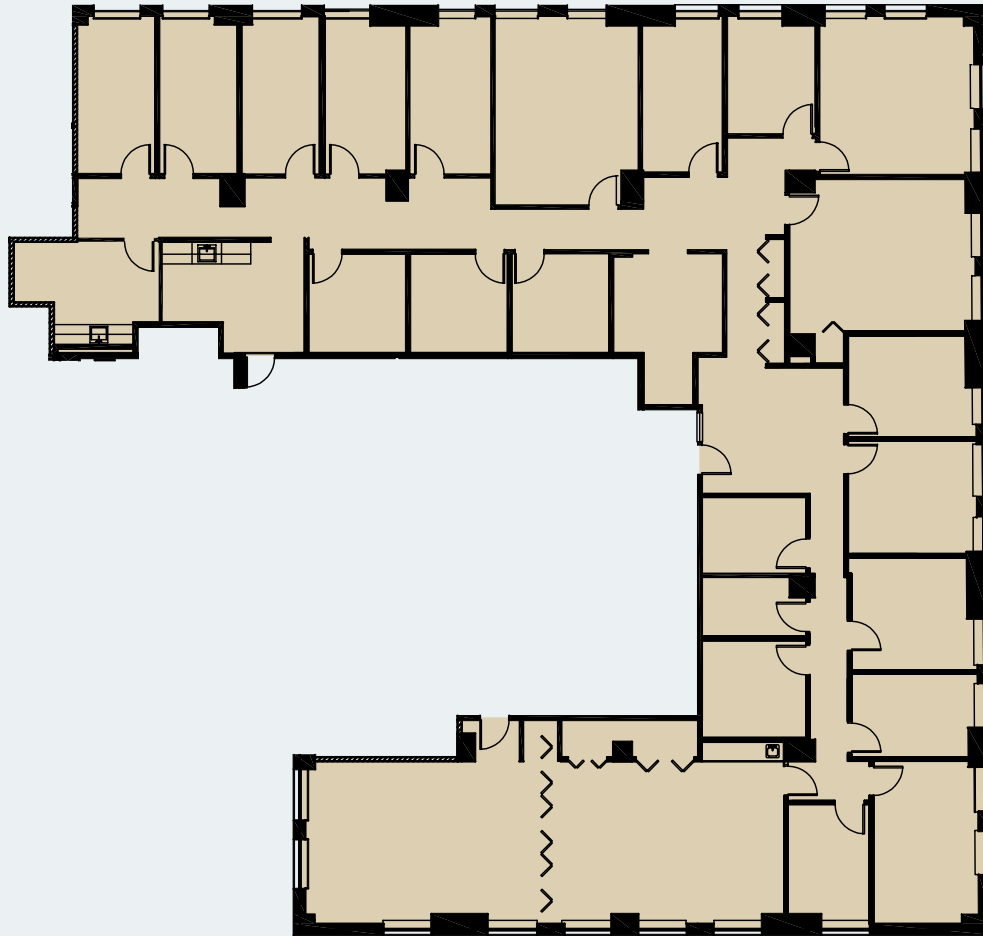

The Harvester Building

180 N Michigan Avenue

Suite 600
3,867 RSF

JOE STORIZ

Senior Managing Director
312.884.5656 | jstoriz@marcrealty.com

55 E Jackson Blvd, Suite 500
Chicago, IL 60604

Exceptional Value
Remarkable Locations